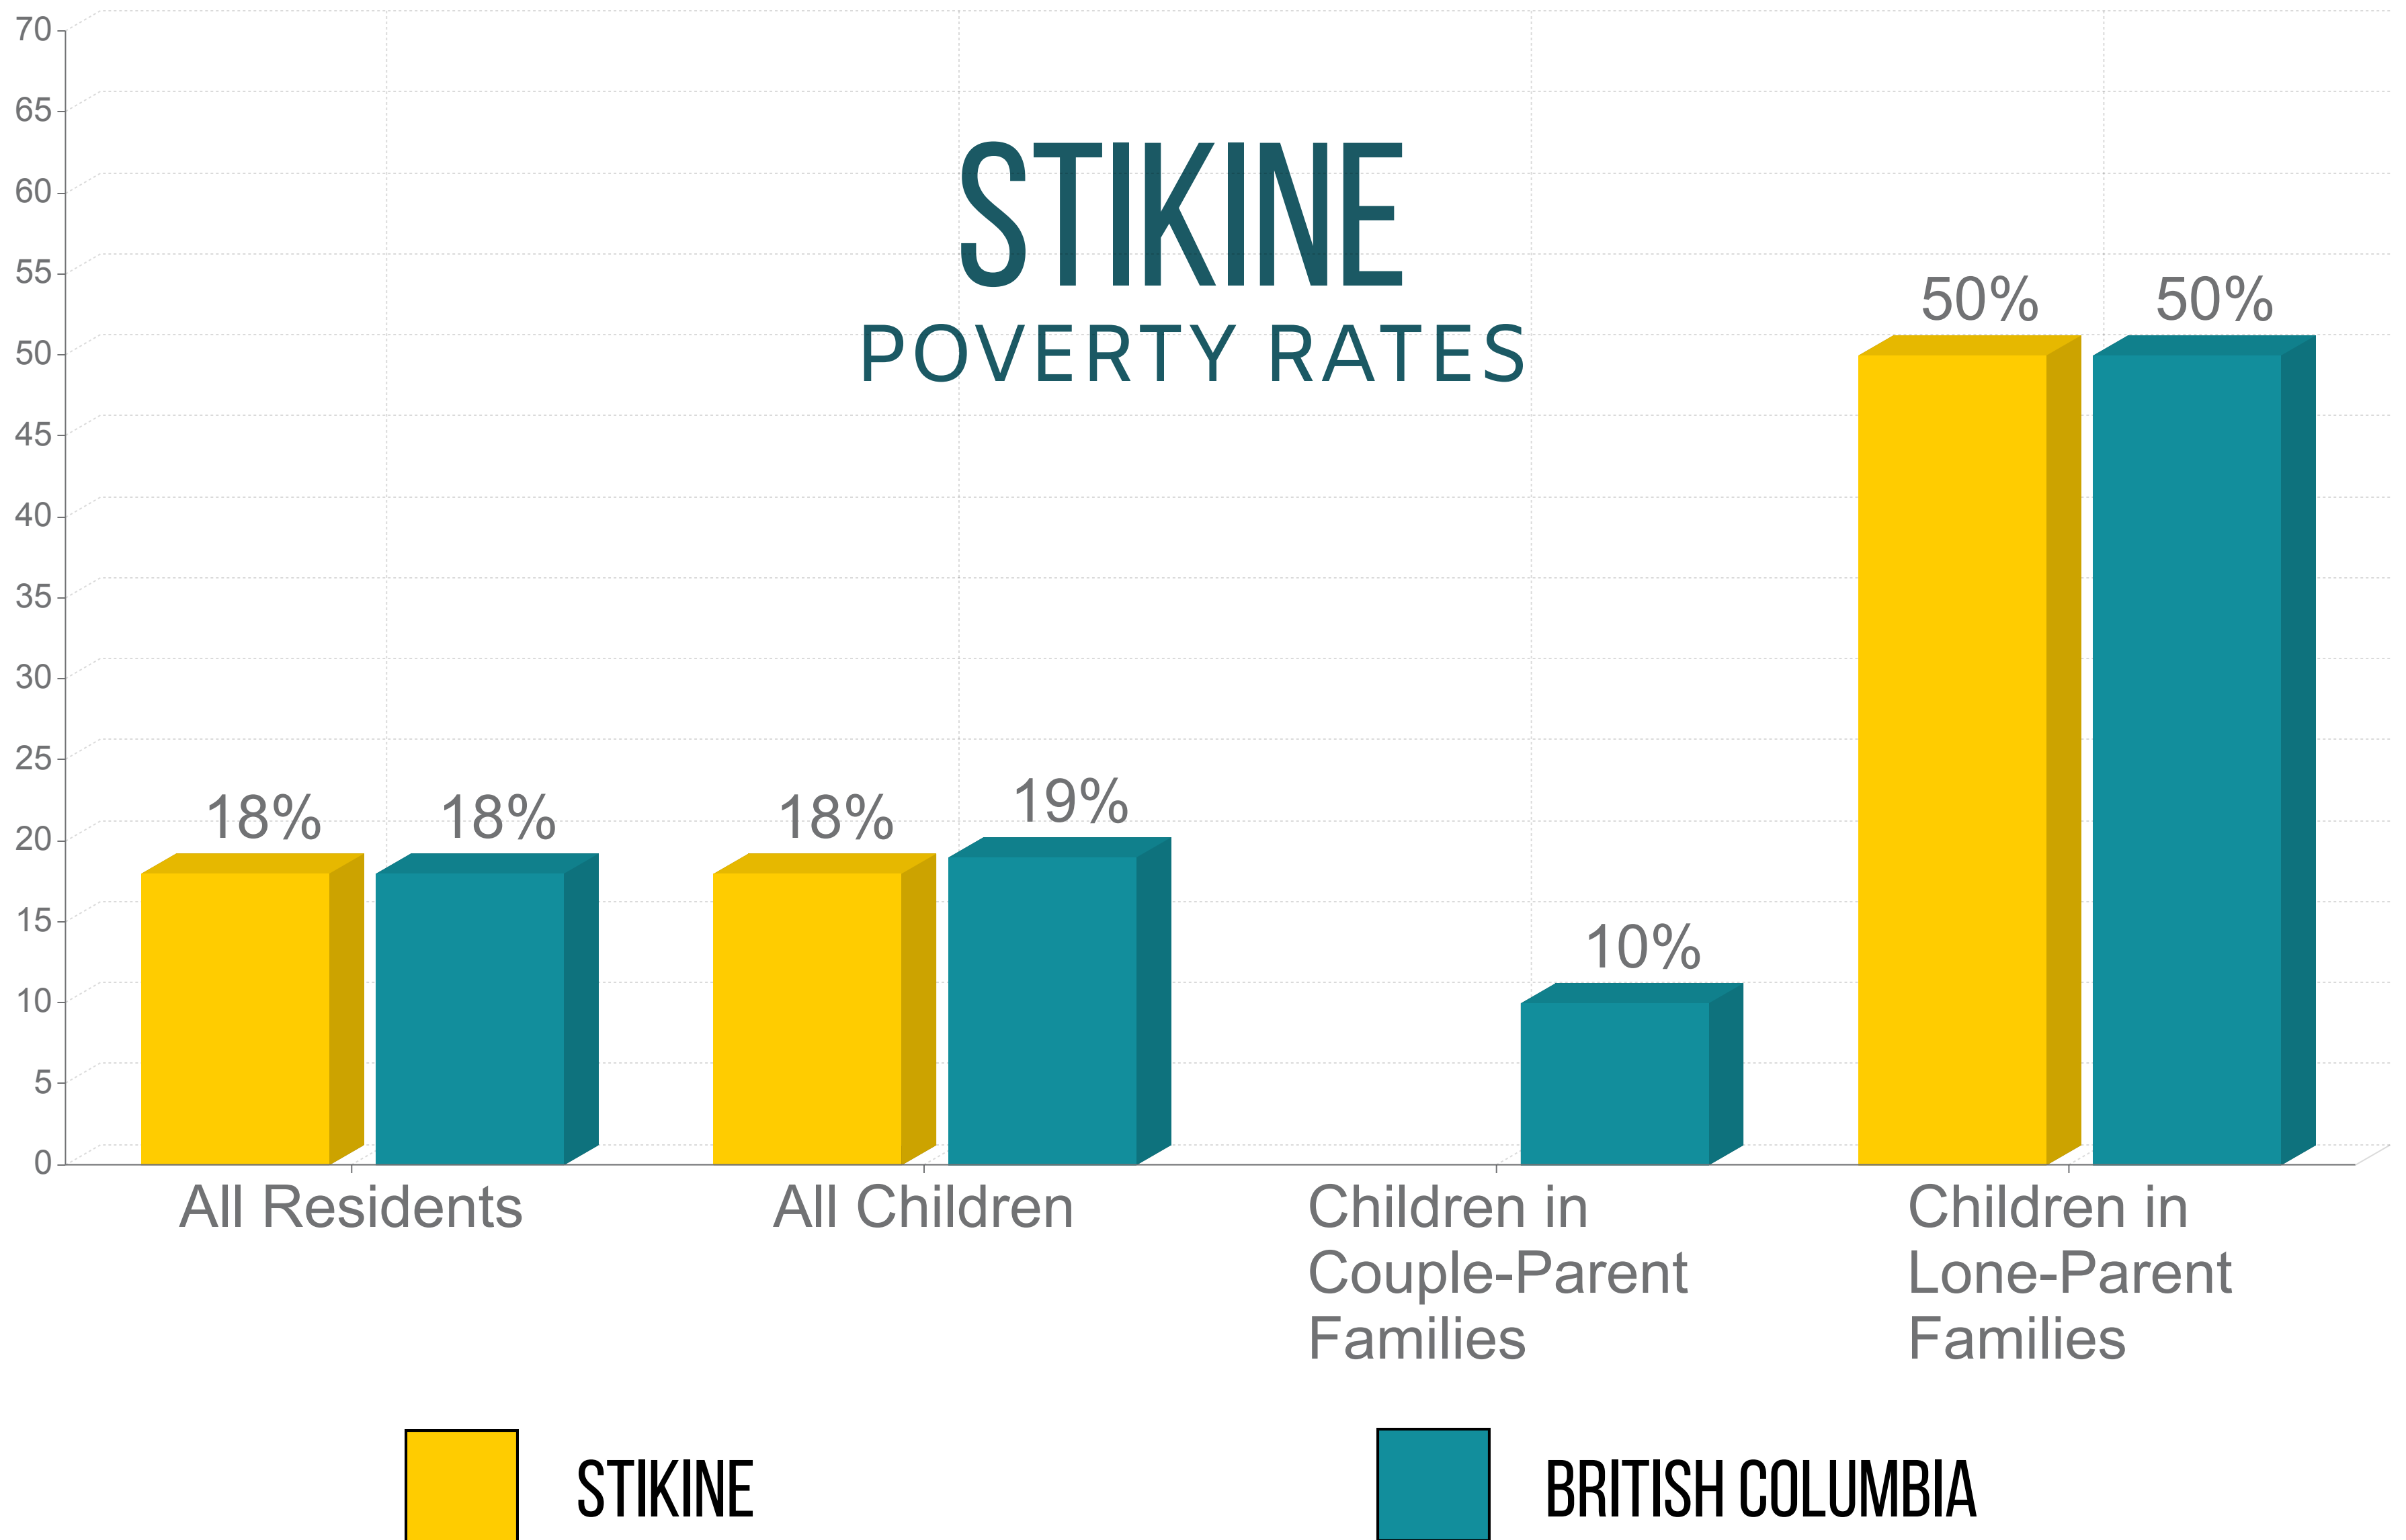

BC REGIONAL POVERTY STATISTICS

REGIONAL HIGHLIGHTS FROM THE 2020 BC POVERTY REPORT CARD

STIKINE

In the Stikine region, 30 (1 in 5) children live in poverty. Because of the small numbers, the poverty data on children in couple-parent families was suppressed. However, one in two or 50% of children in lone-parent families experience poverty in this region. The child poverty rate is the same as the all-residents poverty rate here.

18 %

of all residents live in poverty

18 %

of children live in poverty

30

children live in poverty

n/d

poverty rate for children in couple-parent families

50 %

poverty rate for children in lone-parent families

firstcall BC CHILD AND YOUTH ADVOCACY COALITION

sparc bc

people. planning. positive change.

Read the full report at still1in5.ca