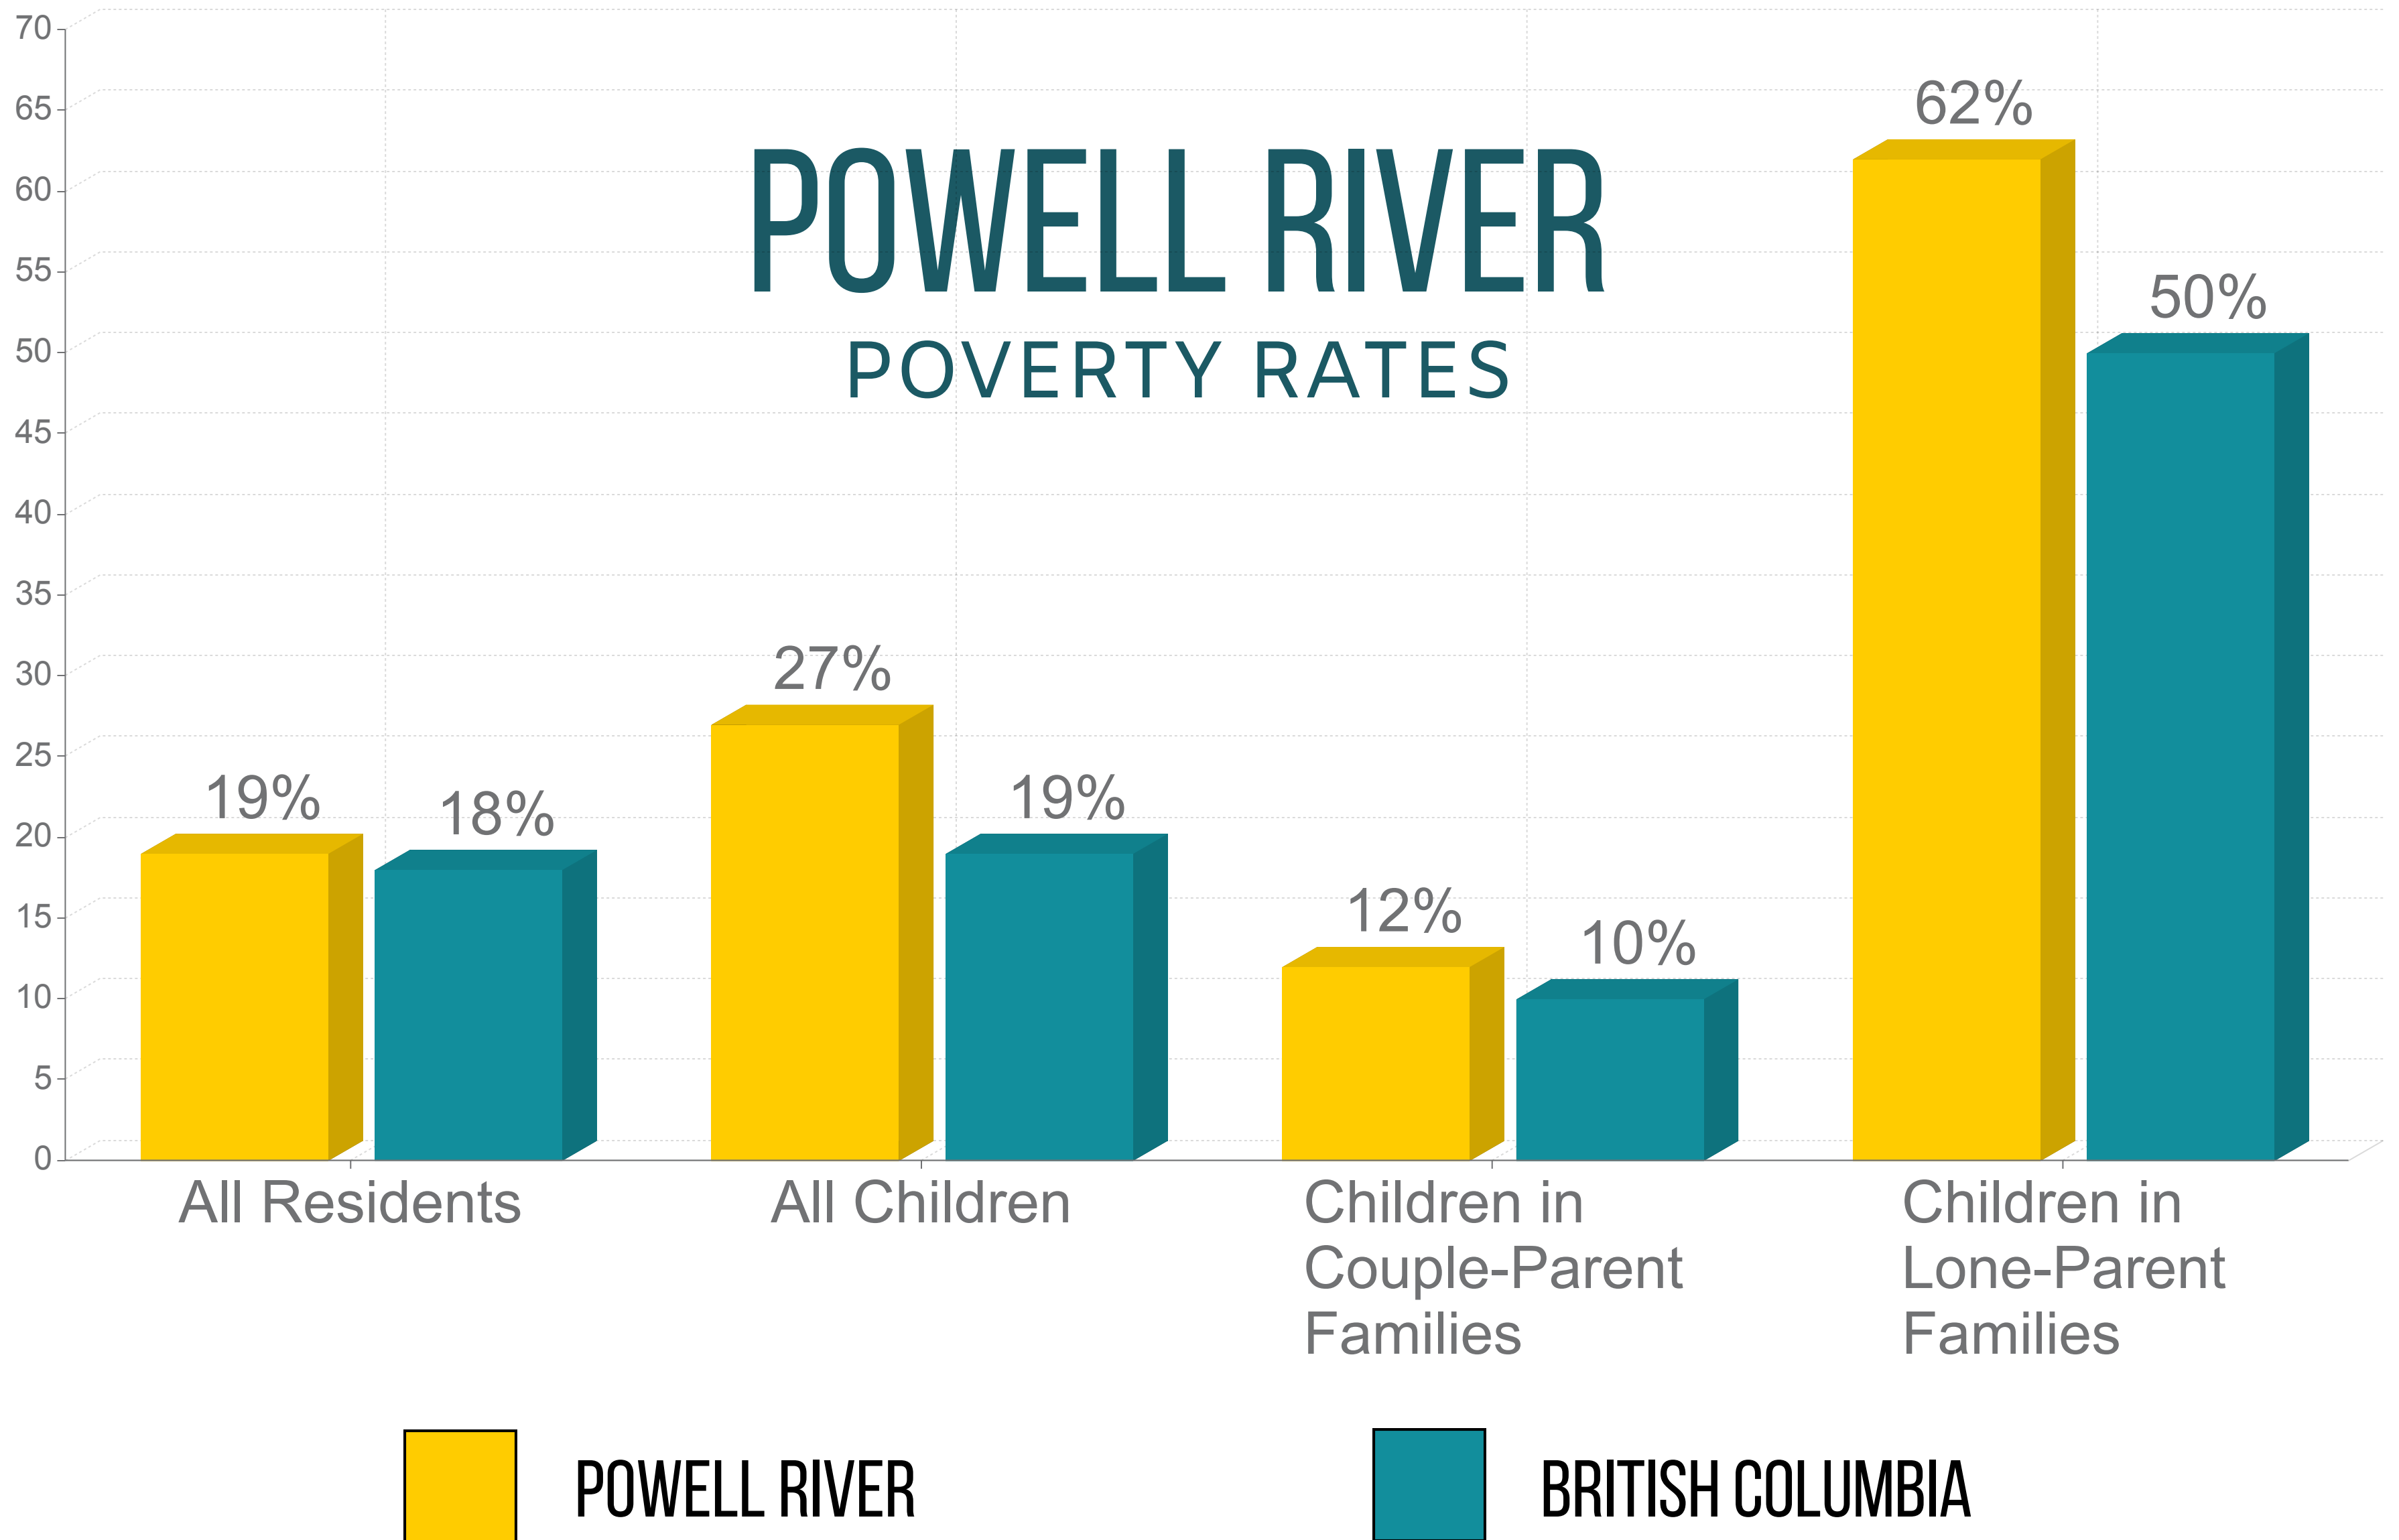

BC REGIONAL POVERTY STATISTICS

REGIONAL HIGHLIGHTS FROM THE 2020 BC POVERTY REPORT CARD

POWELL RIVER

In the Powell River region, 870 (more than 1 in 4) children live in poverty. The child poverty rate in this region is 8 percentage points higher than the provincial average and 8 percentage points higher than the all-residents poverty rate in the area. The lone-parent child poverty rate is one of the highest in the province, 12 percentage points higher than the provincial average, and more than five times higher than the poverty rate for children in couple-parent families.

19 %

of all residents live in poverty

27 %

of children live in poverty

870

children live in poverty

12 %

poverty rate for children in couple-parent families

62 %

poverty rate for children in lone-parent families

firstcall BC CHILD AND YOUTH ADVOCACY COALITION

sparc bc

people. planning. positive change.

Read the full report at still1in5.ca