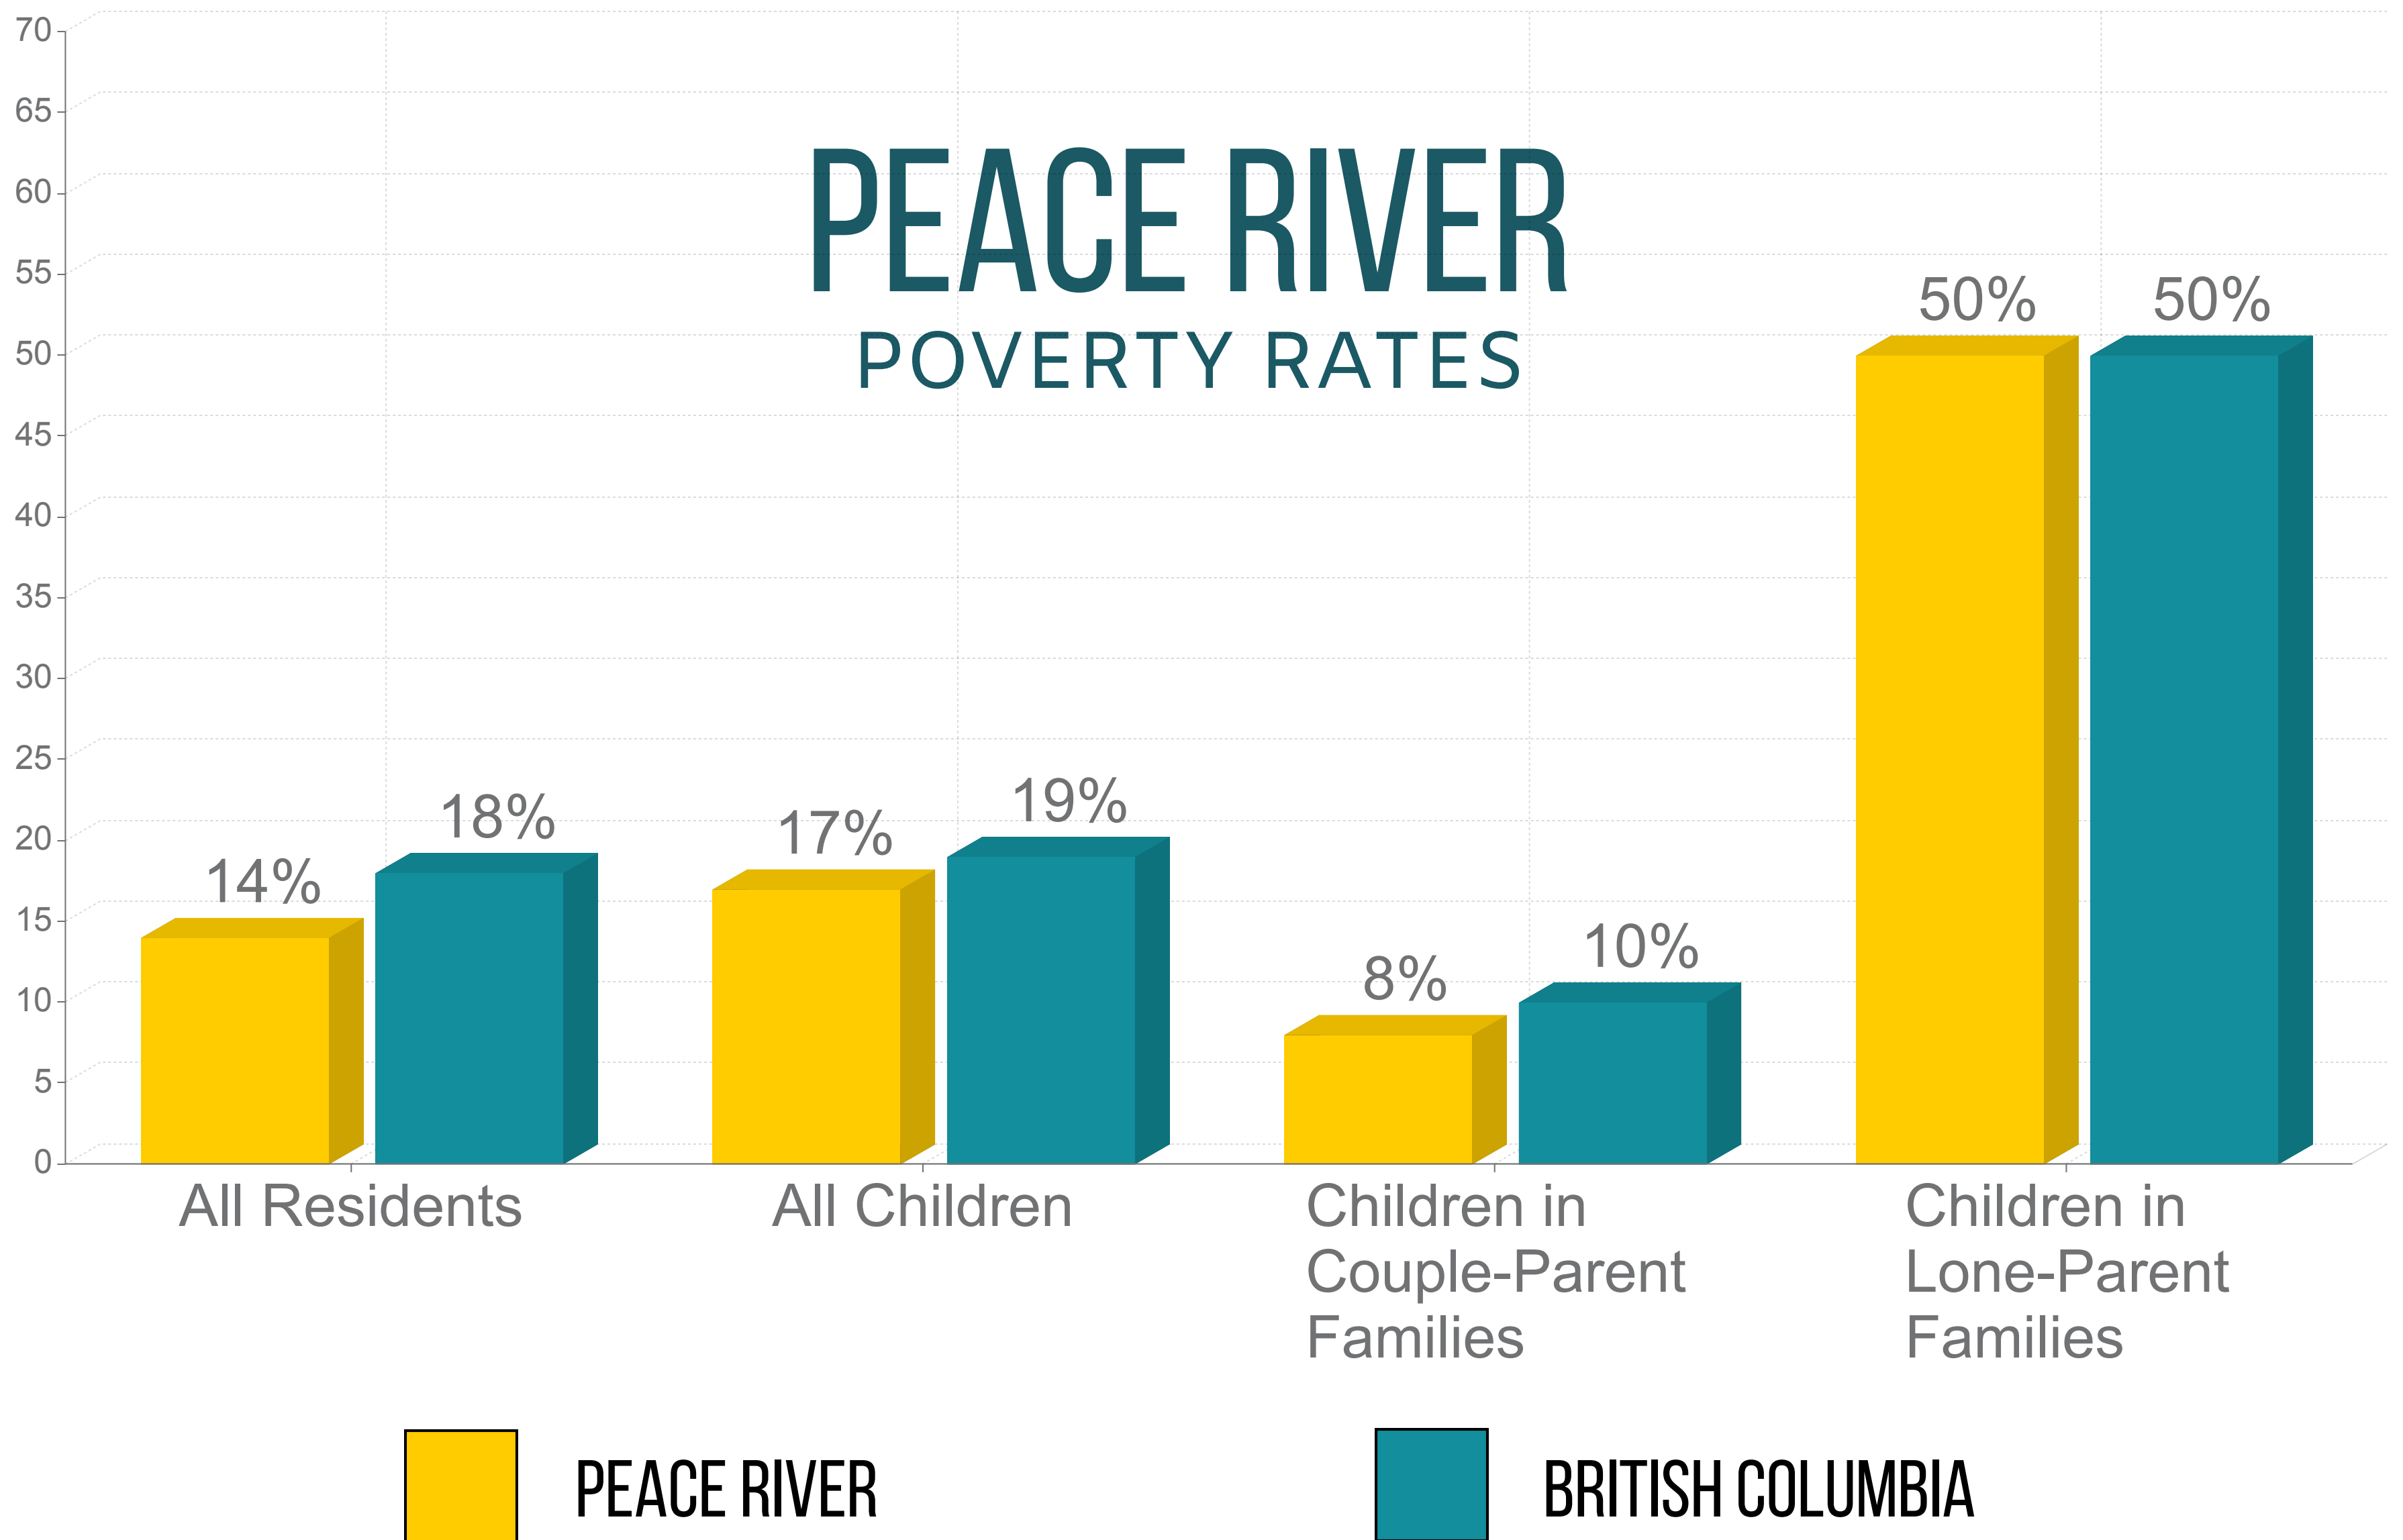

BC REGIONAL POVERTY STATISTICS

REGIONAL HIGHLIGHTS FROM THE 2020 BC POVERTY REPORT CARD

PEACE RIVER

In the Peace River region, 2,860 (1 in 6) children live in poverty. The child poverty rate is 3 percentage points higher than the all resident poverty rate in this region, demonstrating that children are disproportionately affected by poverty here. Children in lone-parent families are at particular risk with a child poverty rate over six times higher than the rate for children in couple-parent families.

14 %

of all residents live in poverty

17 %

of children live in poverty

2,860

children live in poverty

8 %

poverty rate for children in couple-parent families

50 %

poverty rate for children in lone-parent families

firstcall BC CHILD AND YOUTH ADVOCACY COALITION

sparc bc

people. planning. positive change.

Read the full report at still1in5.ca