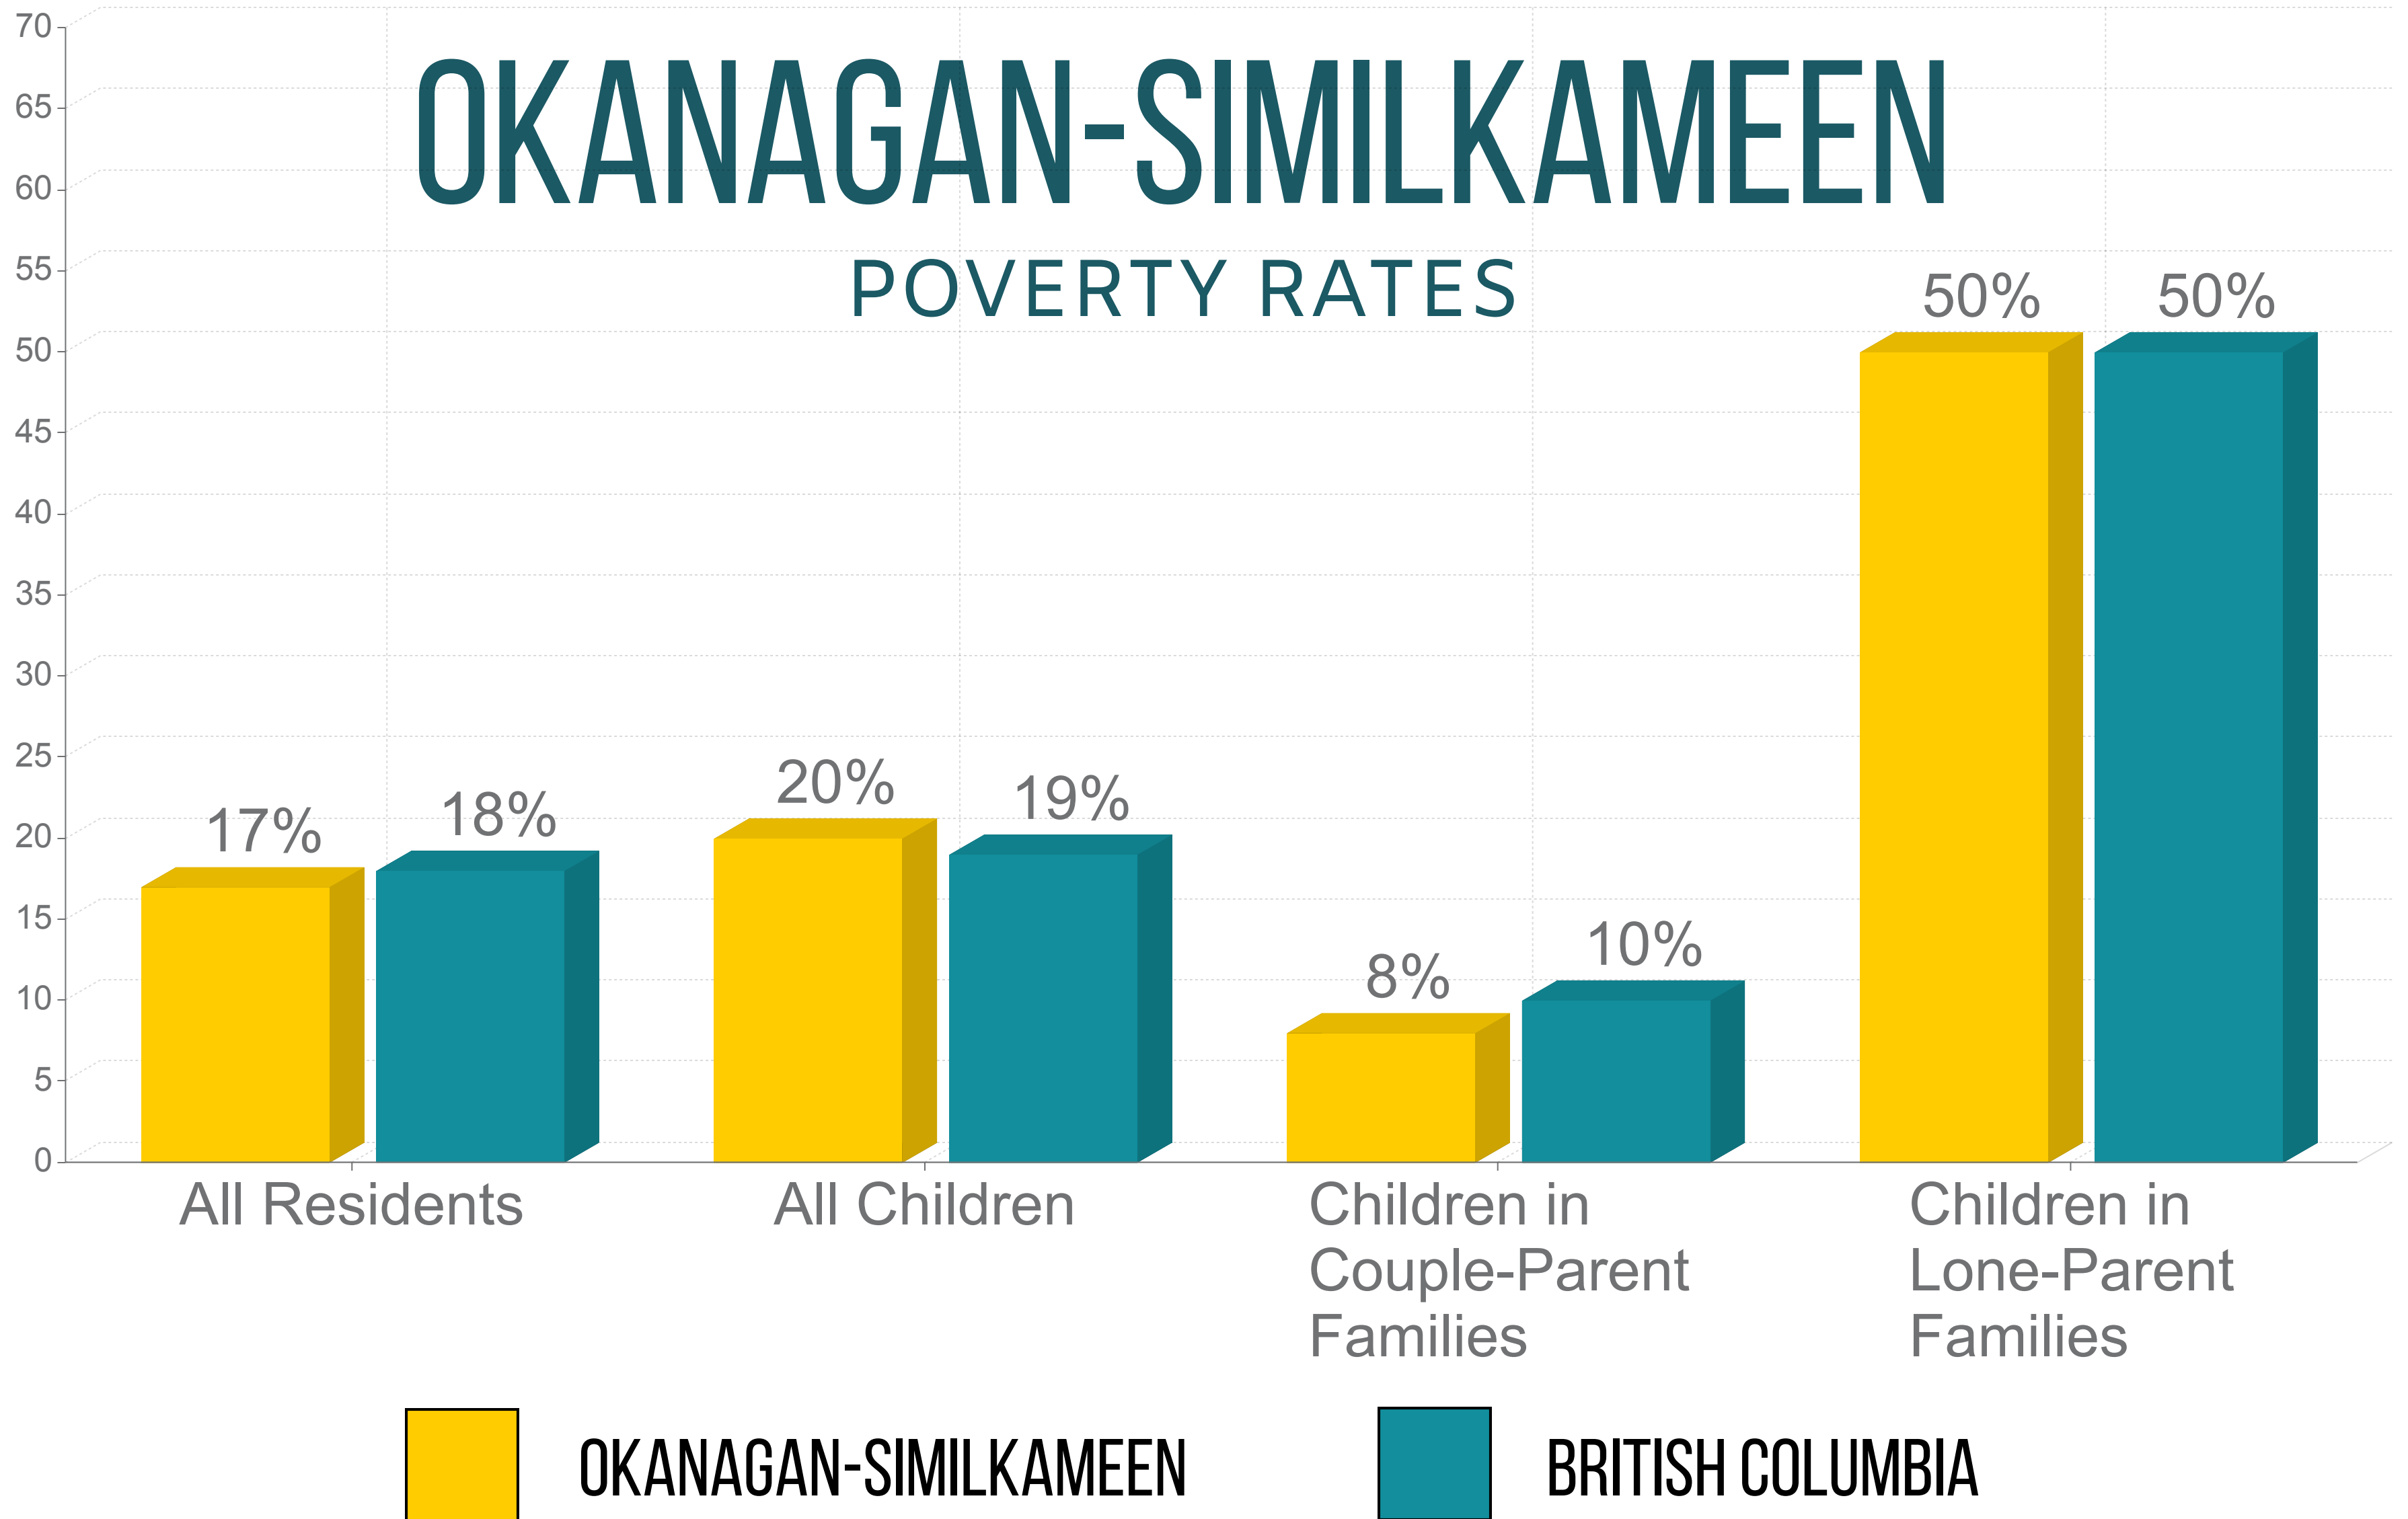

BC REGIONAL POVERTY STATISTICS

OKANAGAN-SIMILKAMEEN

POVERTY RATES

REGIONAL HIGHLIGHTS FROM THE 2020 BC POVERTY REPORT CARD

OKANAGAN-SIMILKAMEEN

In the Okanagan-Similkameen region, 2,570 (1 in 5) children live in poverty. Children in lone-parent families are at particular risk with a poverty rate more than six times higher than the rate for children in couple-parent families.

17 %

of all residents live in poverty

20 %

of children live in poverty

2,570

children live in poverty

8 %

poverty rate for children in couple-parent families

50 %

poverty rate for children in lone-parent families

firstcall BC CHILD AND YOUTH
ADVOCACY COALITION

sparc bc
people. planning. positive change.

Read the full report at still1in5.ca