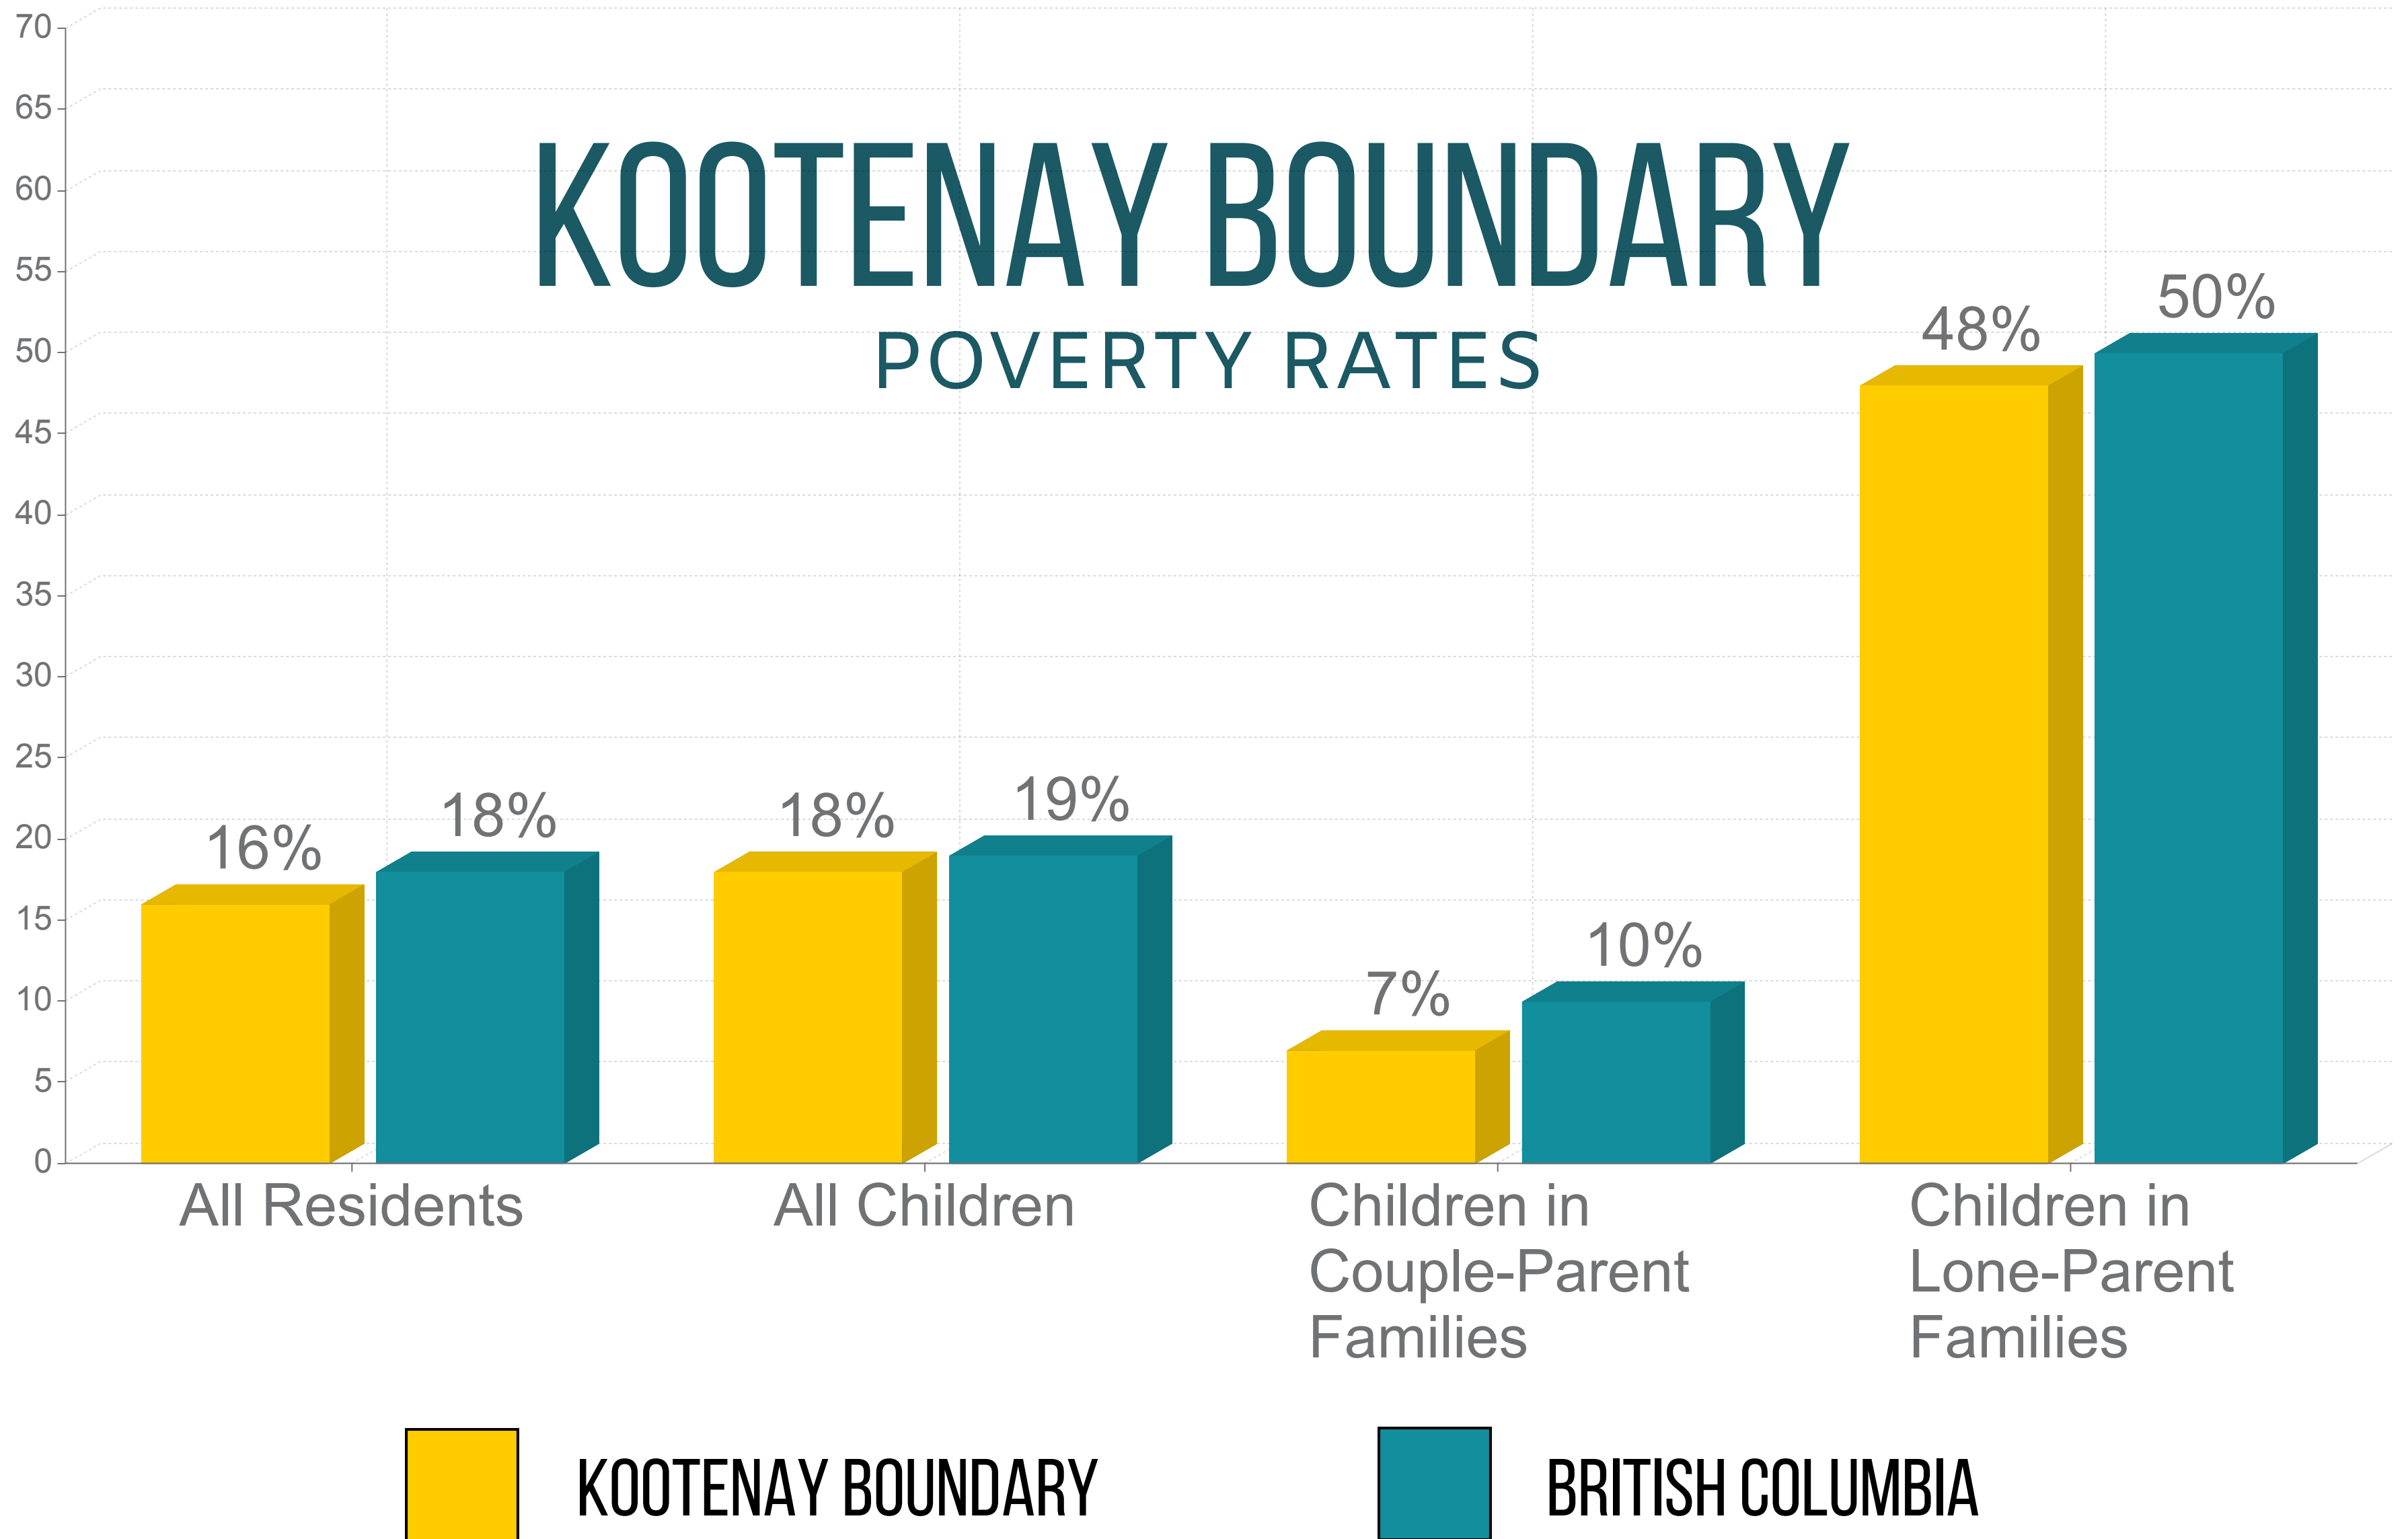

# BC REGIONAL POVERTY STATISTICS

# REGIONAL HIGHLIGHTS FROM THE 2020 BC POVERTY REPORT CARD

## KOOTENAY BOUNDARY

In the Kootenay Boundary region, 910 (1 in 5) children live in poverty. Children in lone-parent families are at particular risk with a poverty rate nearly seven times higher than the rate for children in couple-parent families.

16 %

of all residents live in poverty

18 %

of children live in poverty

910

children live in poverty

7 %

poverty rate for children in couple-parent families