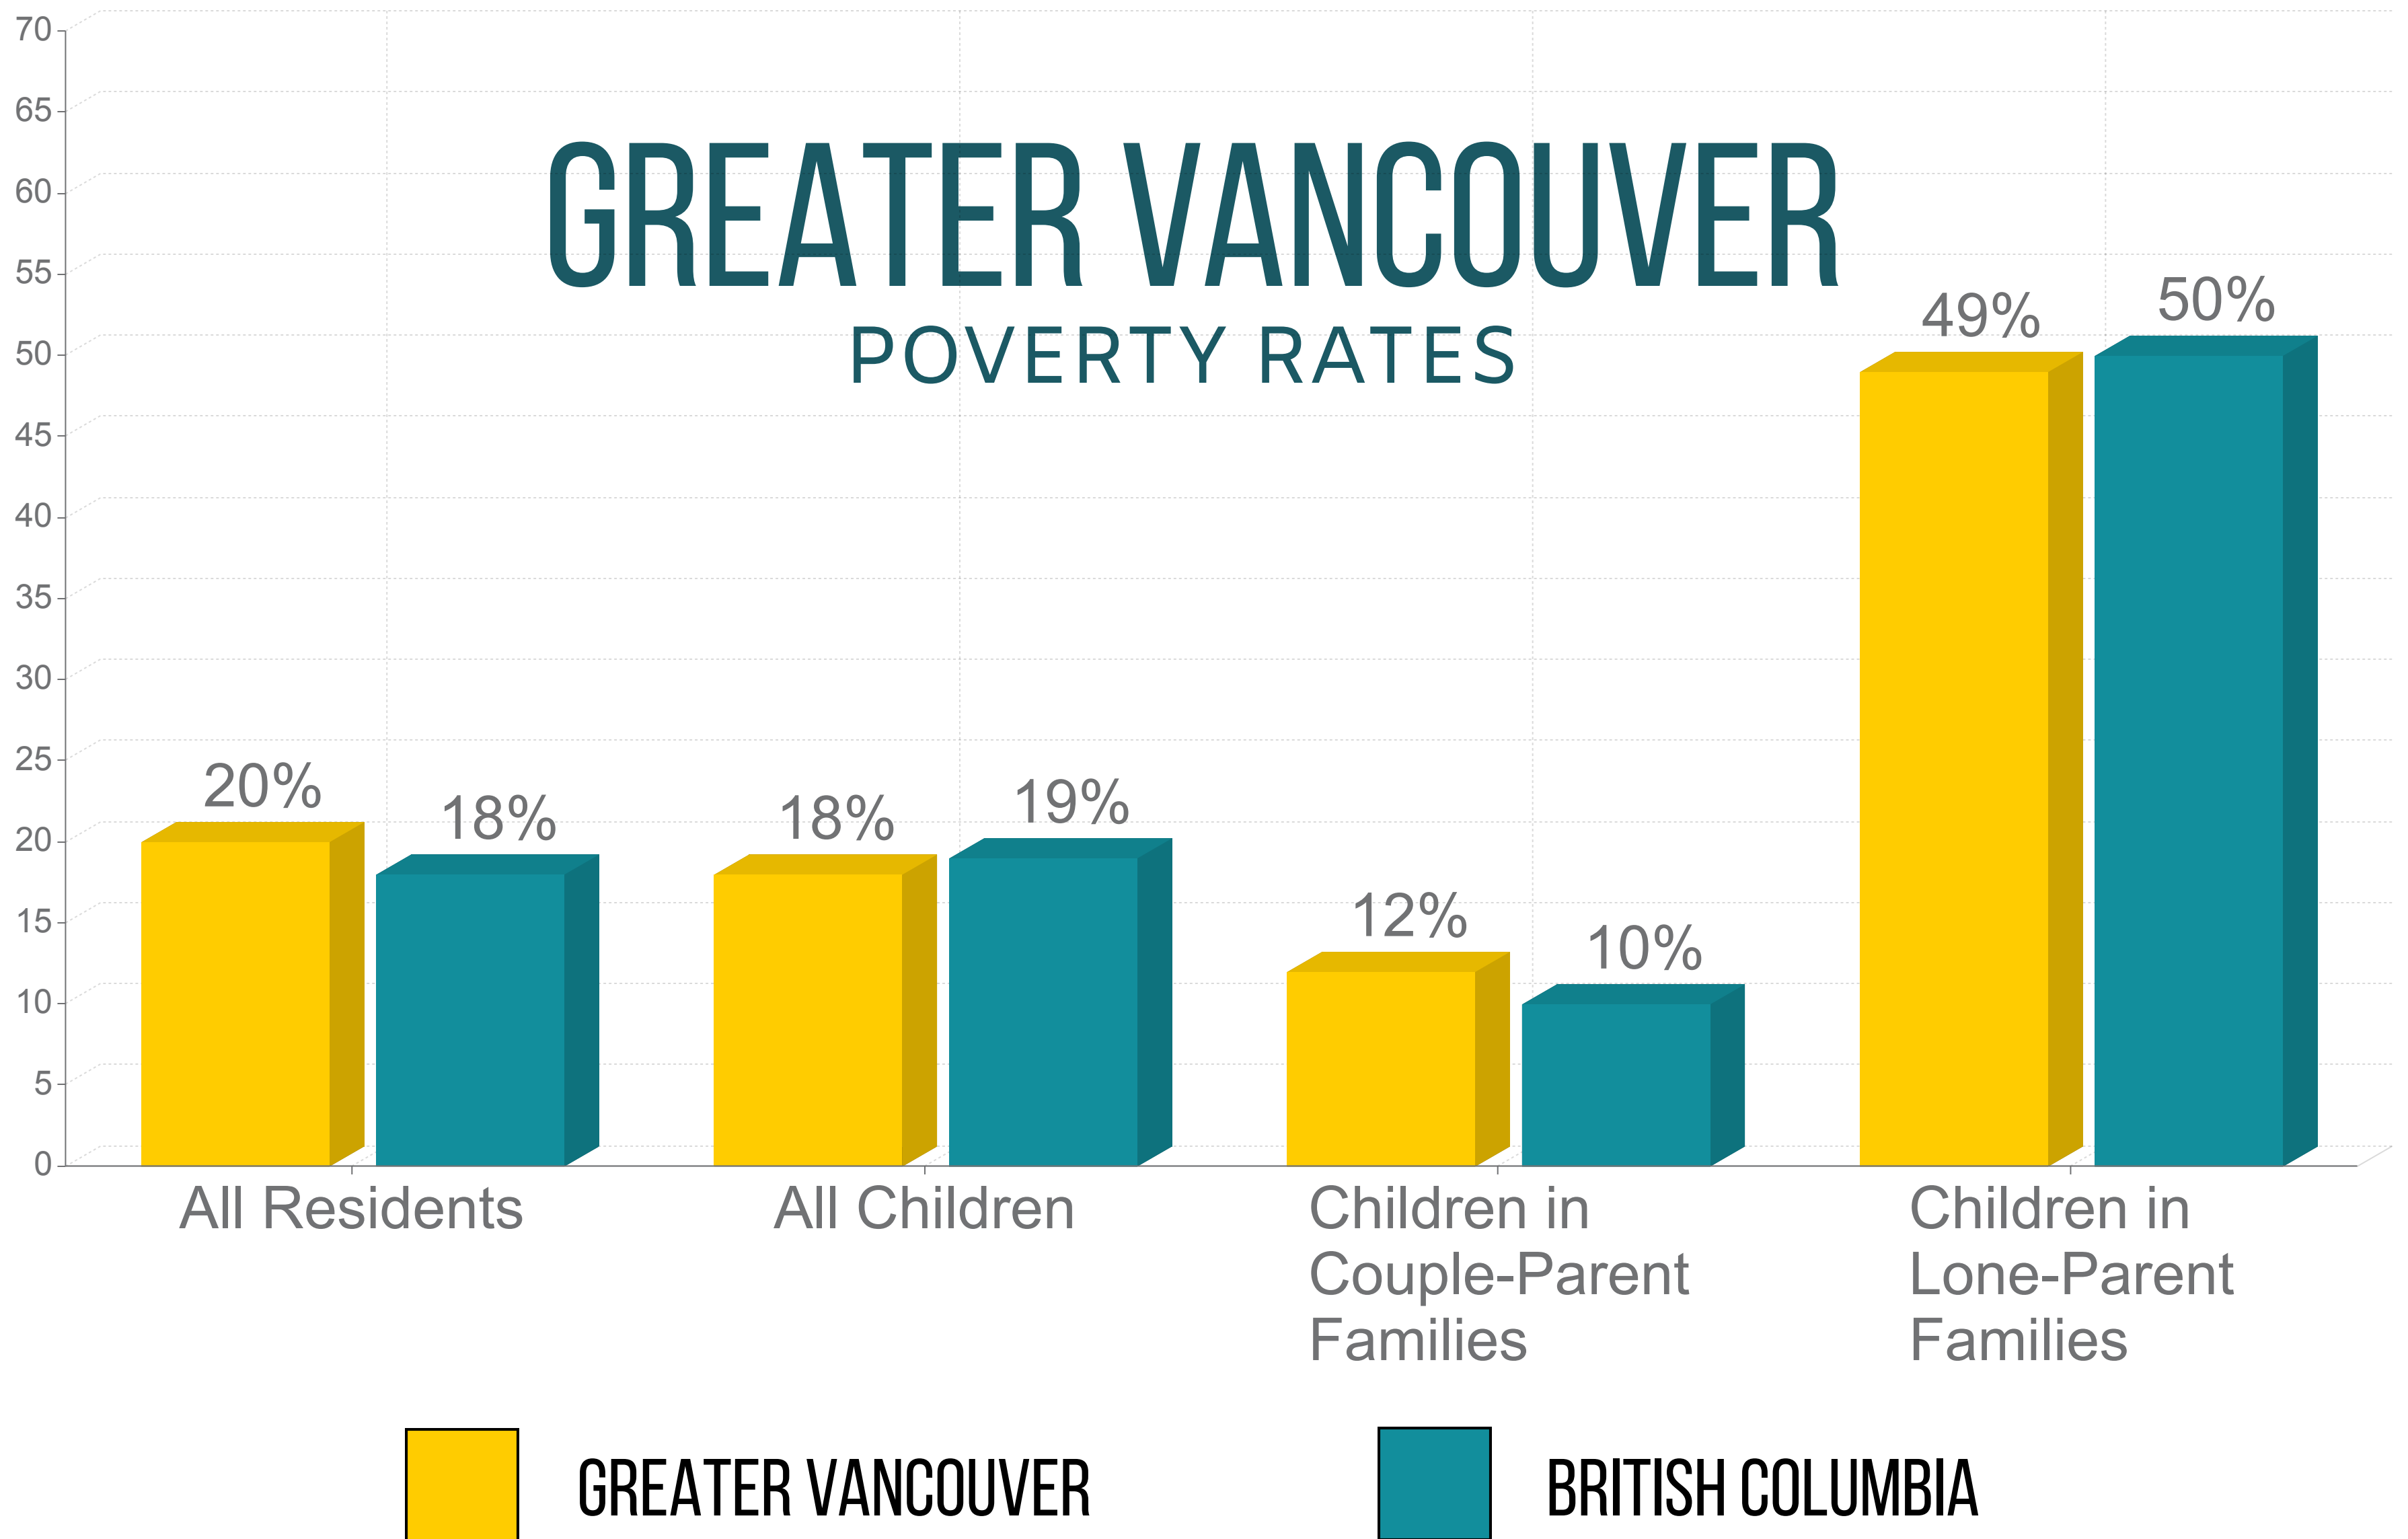

BC REGIONAL POVERTY STATISTICS

REGIONAL HIGHLIGHTS FROM THE 2020 BC POVERTY REPORT CARD

GREATER VANCOUVER

In the Greater Vancouver region, 79,280 (1 in 5) children live in poverty and this number represents half of the poor children in the province. Children in lone-parent families are at particular risk with a poverty rate over four times higher than the rate for children in couple-parent families.

20 %

of all residents live in poverty

18 %

of children live in poverty

79,280

children live in poverty

12 %

poverty rate for children in couple-parent families

49 %

poverty rate for children in lone-parent families

firstcall BC CHILD AND YOUTH
ADVOCACY COALITION

sparc bc
people. planning. positive change.

Read the full report at still1in5.ca