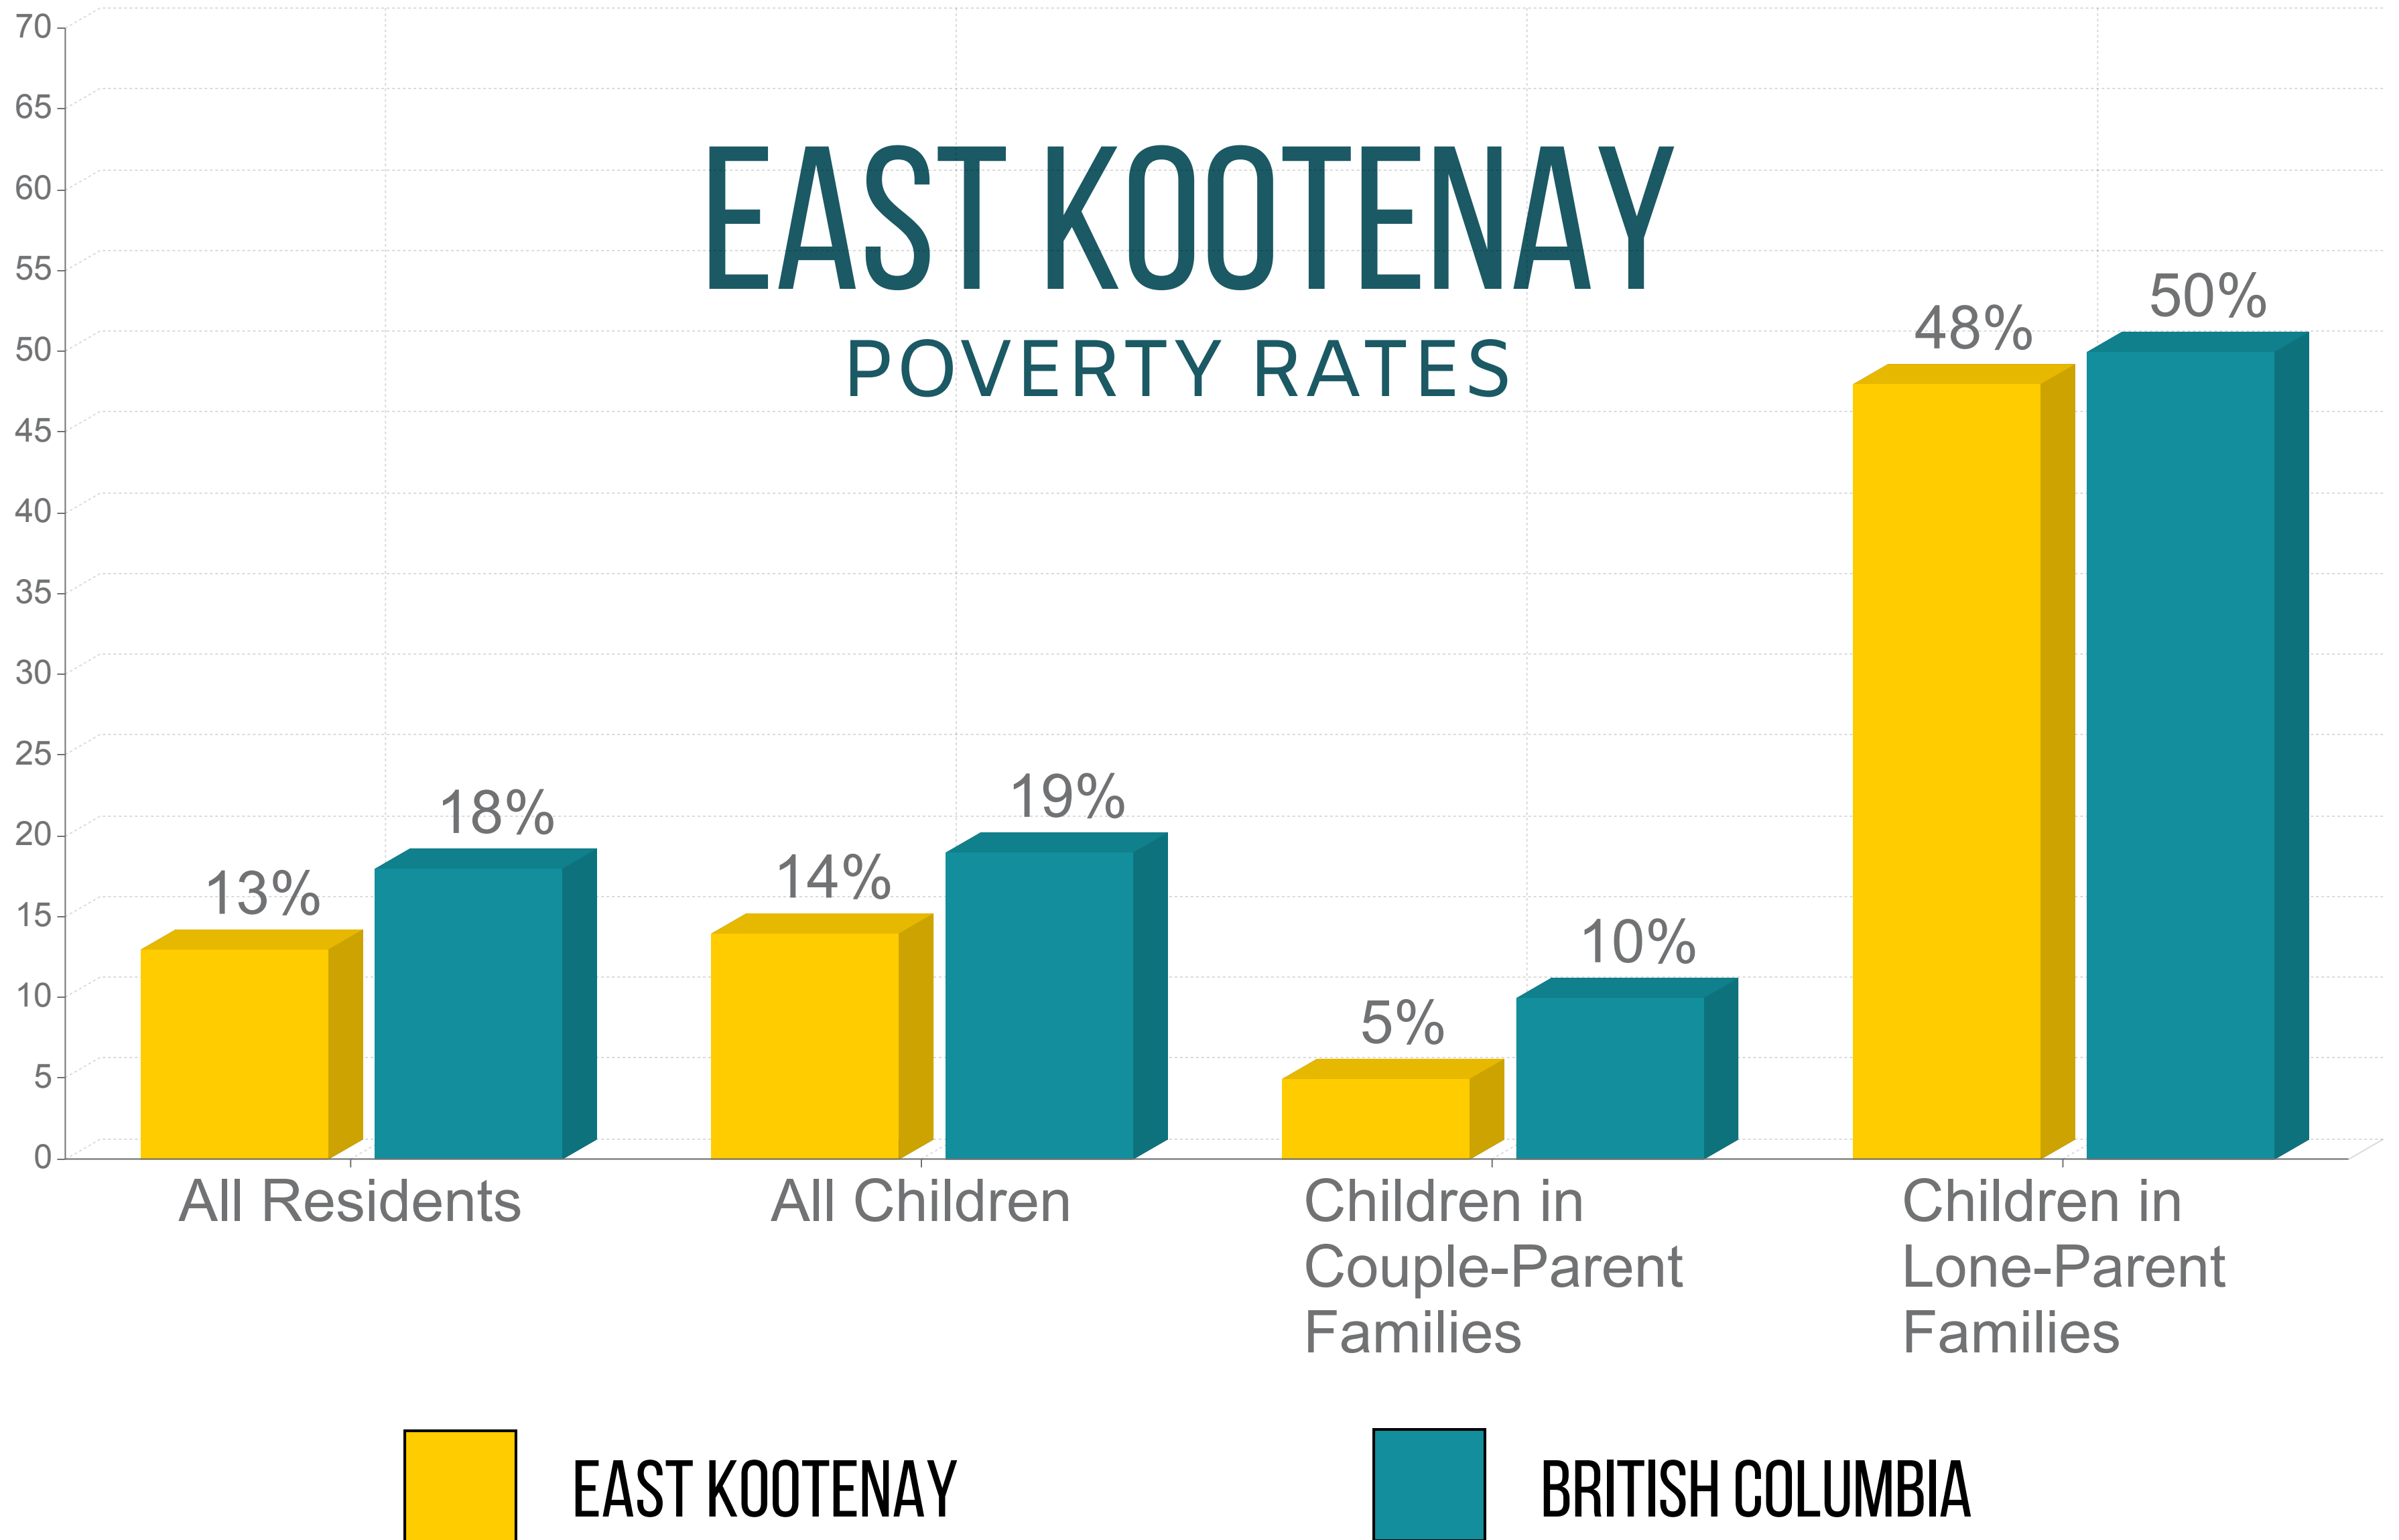

# BC REGIONAL POVERTY STATISTICS

## EAST KOOTENAY POVERTY RATES

# REGIONAL HIGHLIGHTS FROM THE 2020 BC POVERTY REPORT CARD

## EAST KOOTENAY

In the East Kootenay region, 1,730 (1 in 7) children live in poverty. This region has the lowest child poverty rate in BC at 14% -- 4 percentage points lower than the provincial rate. Yet nearly half of all children in lone-parent families in the region live in poverty – ten times the poverty rate for children in couple-parent families.