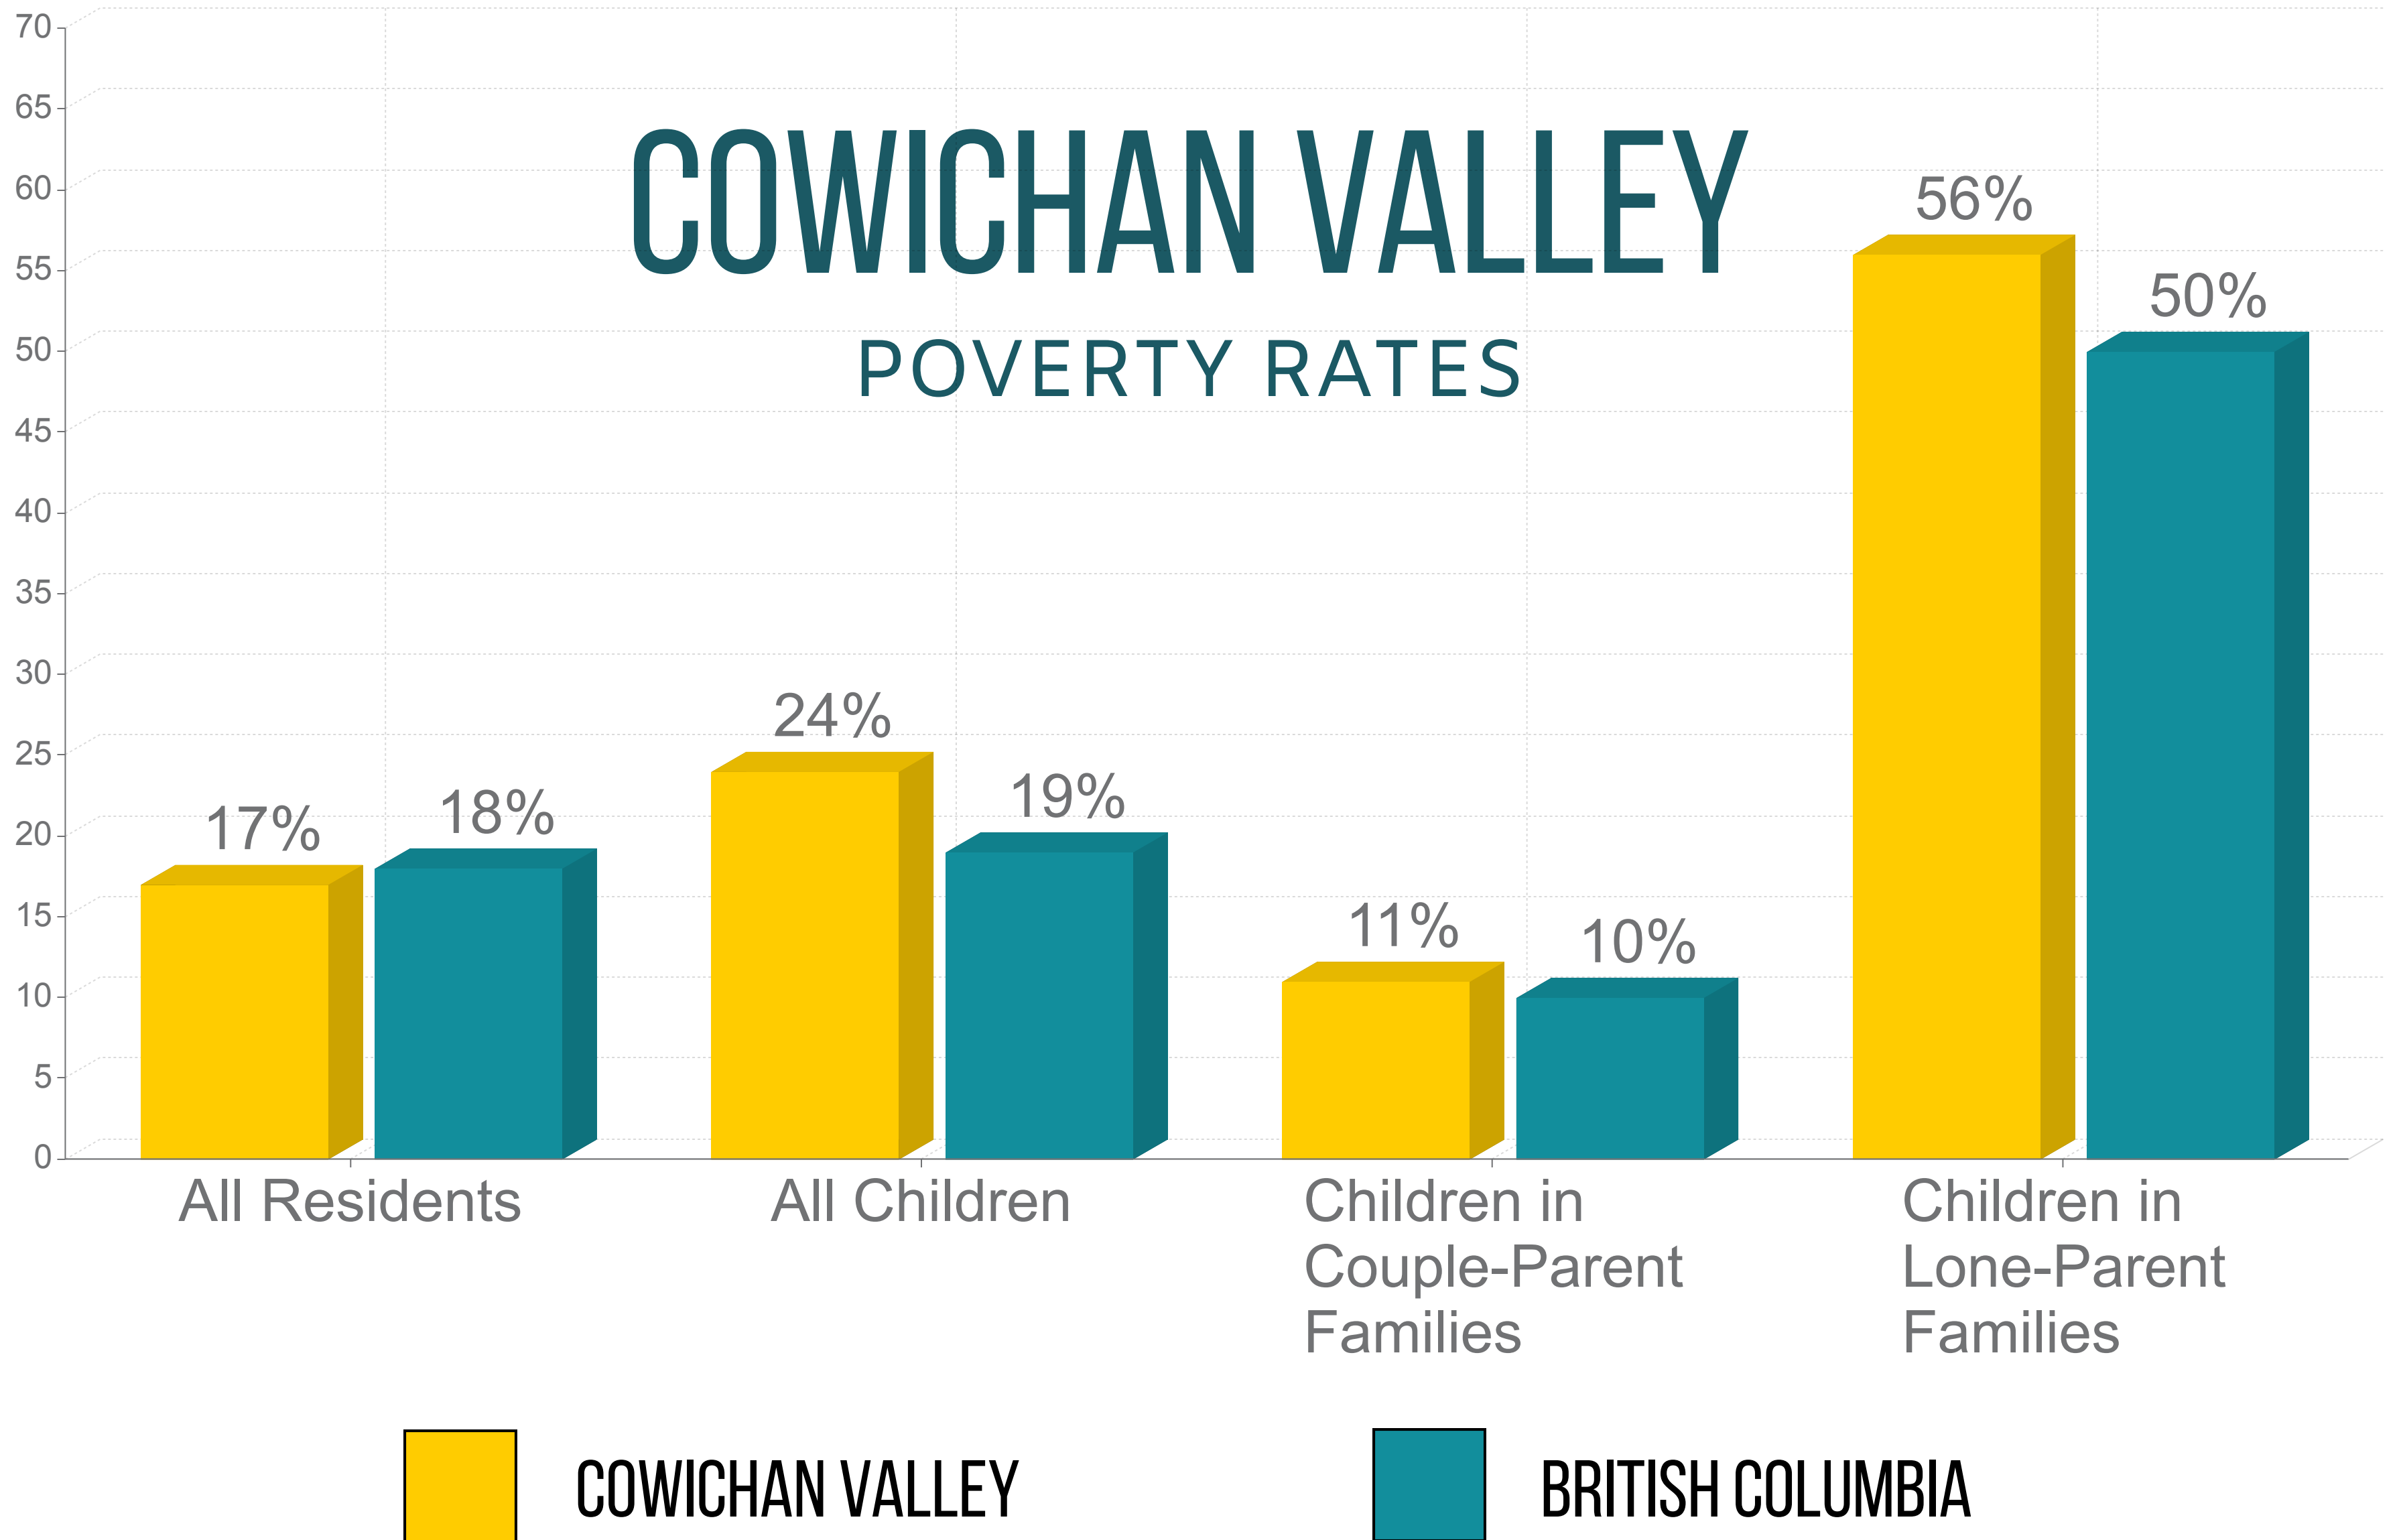

BC REGIONAL POVERTY STATISTICS

COWICHAN VALLEY POVERTY RATES

REGIONAL HIGHLIGHTS FROM THE 2020 BC POVERTY REPORT CARD

COWICHAN VALLEY

In the Cowichan Valley region, 3,910 (nearly 1 in 4) children live in poverty. The child poverty rate is 7 percentage points higher than the all-residents poverty rate in this region, demonstrating that children are disproportionately affected by poverty here. Children in lone-parent families are at particular risk with a poverty rate five times higher than the rate for children in couple-parent families.

17 %

of all residents live in poverty

24 %

of children live in poverty

3,910

children live in poverty

11 %

poverty rate for children in couple-parent families

56 %

poverty rate for children in lone-parent families

firstcall BC CHILD AND YOUTH ADVOCACY COALITION

sparc bc

people. planning. positive change.

Read the full report at still1in5.ca