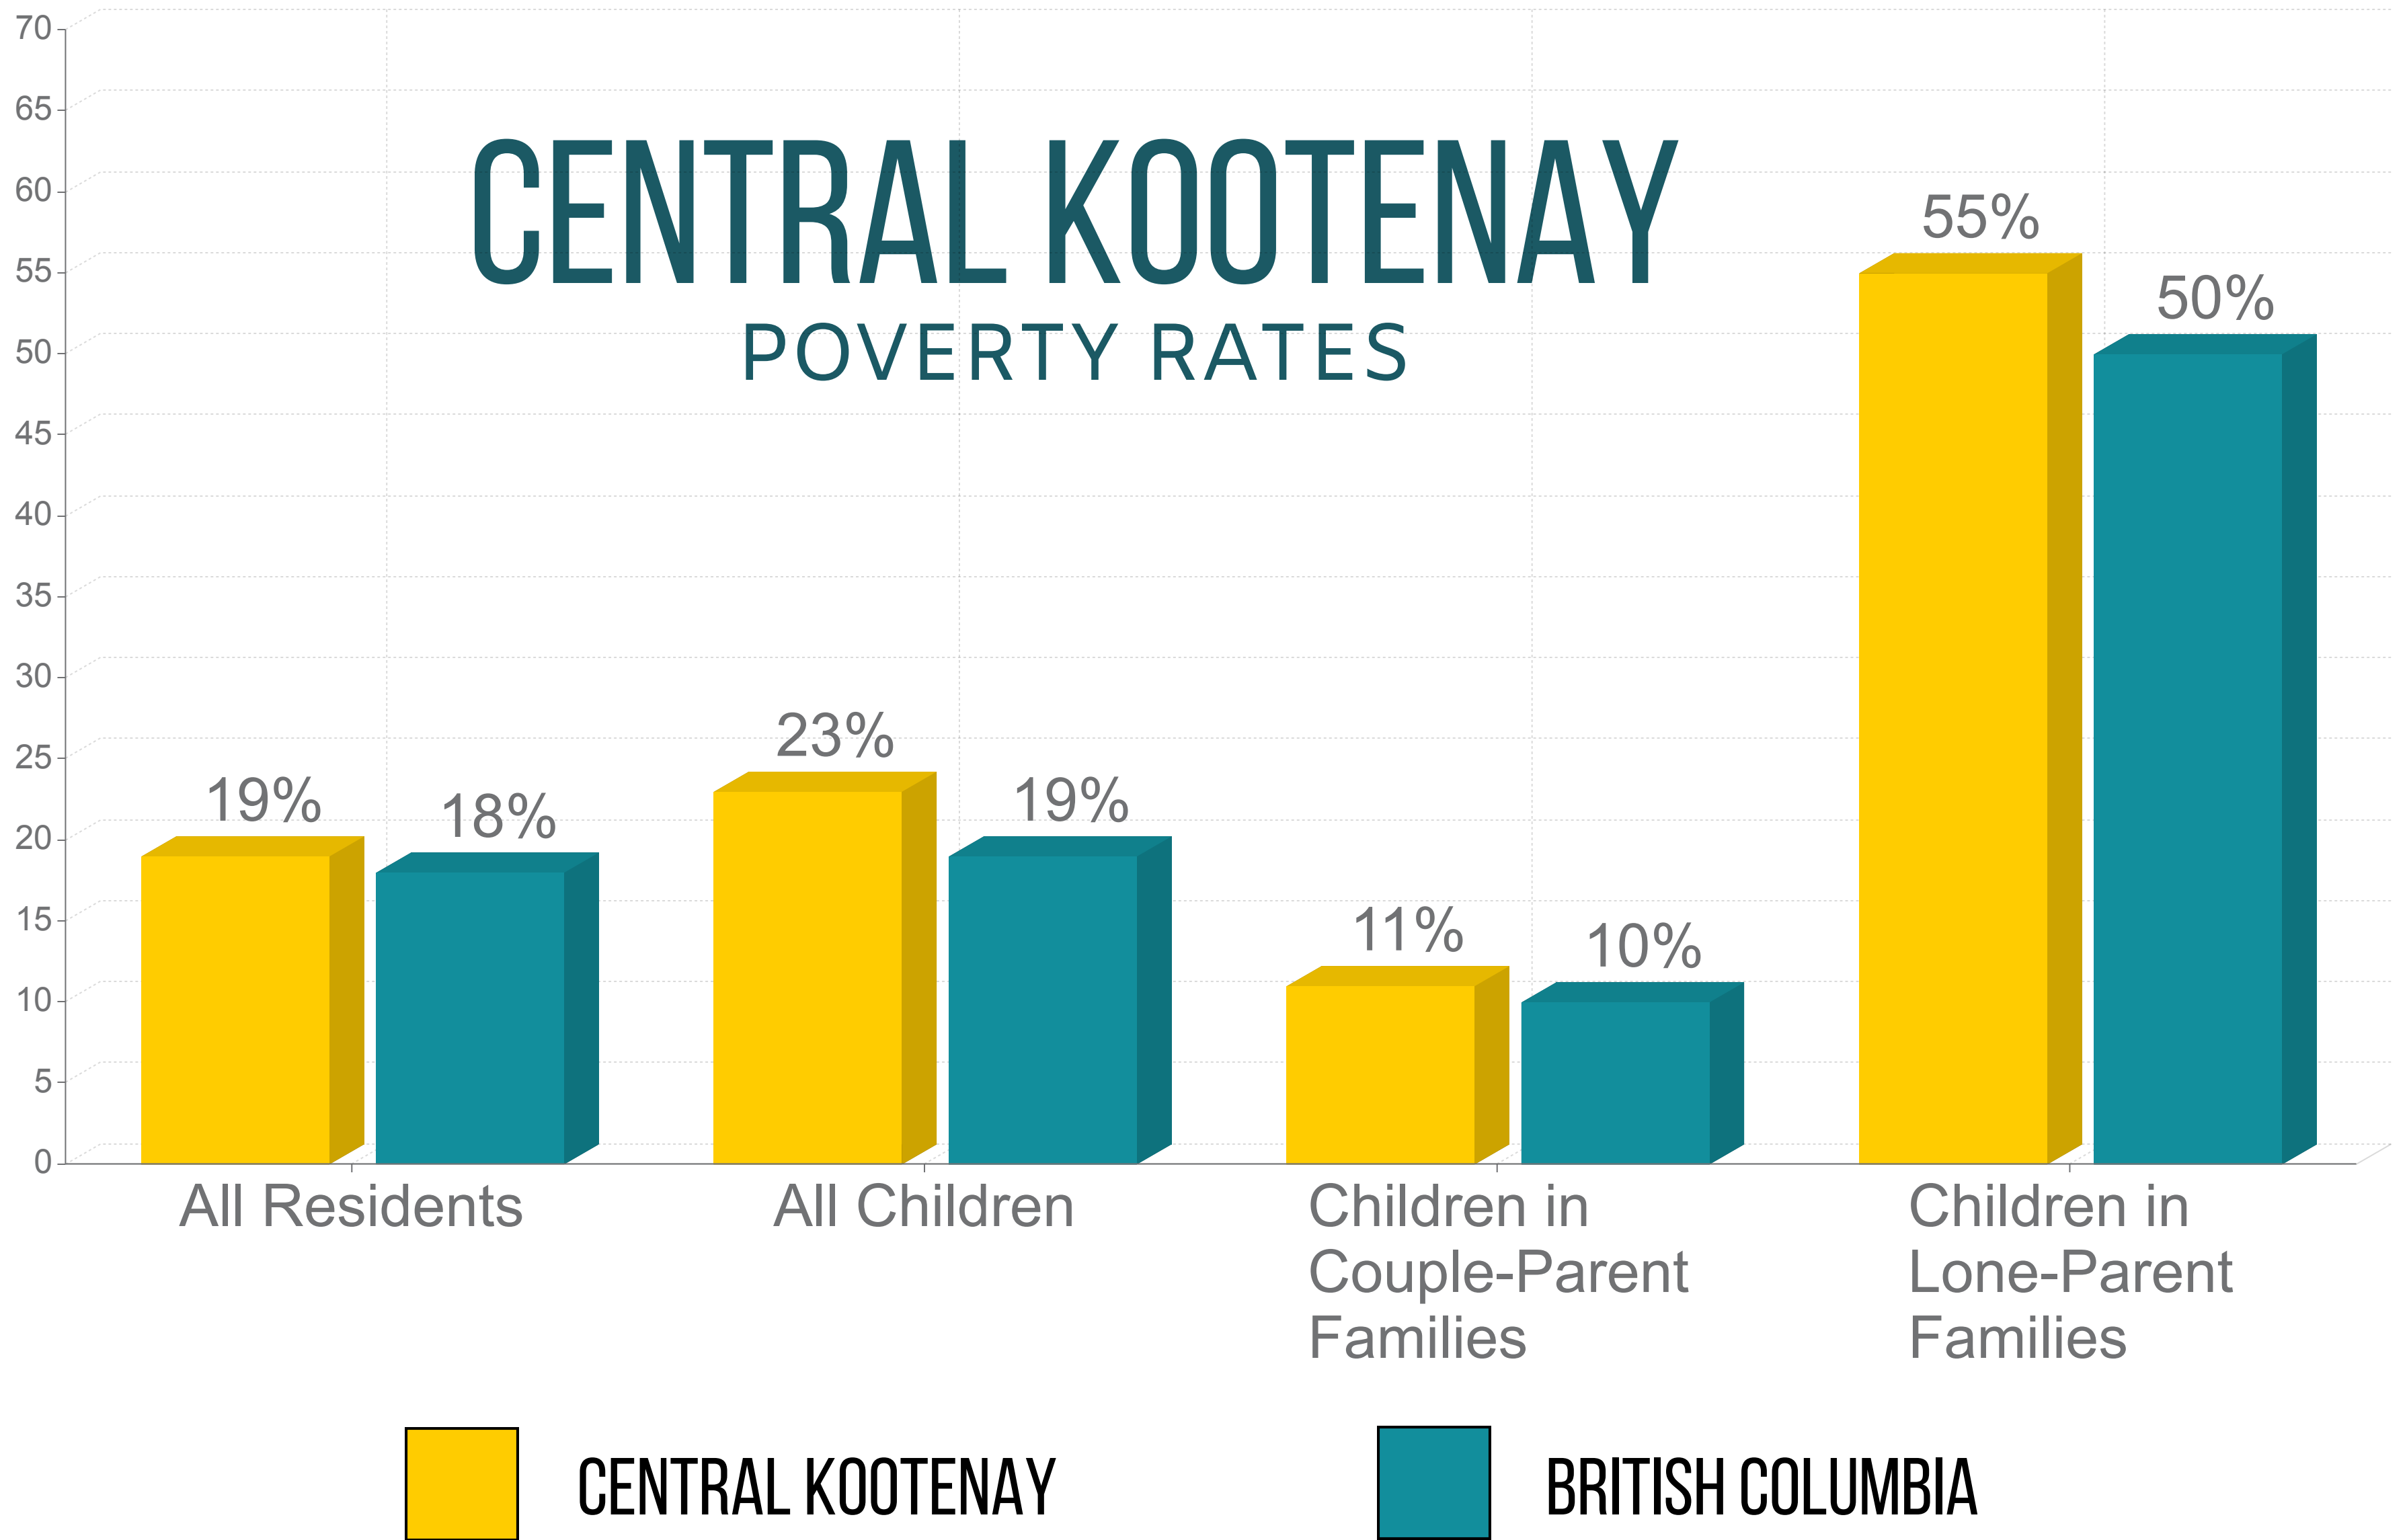

BC REGIONAL POVERTY STATISTICS

REGIONAL HIGHLIGHTS FROM THE 2020 BC POVERTY REPORT CARD

CENTRAL KOOTENAY

In the Central Kootenay region, 2,500 (nearly 1 in 4) children live in poverty. The child poverty rate is 4 percentage points higher than the all-residents poverty rate in this region and 4 percentage points higher than the provincial child poverty rate. Children in lone-parent families are at particular risk with a child poverty rate five times higher than the rate for children in couple-parent families.

19 %

of all residents live in poverty

23 %

of children live in poverty

2,500

children live in poverty

11 %

poverty rate for children in couple-parent families

55 %

poverty rate for children in lone-parent families

firstcall BC CHILD AND YOUTH ADVOCACY COALITION

sparc bc

people. planning. positive change.

Read the full report at still1in5.ca