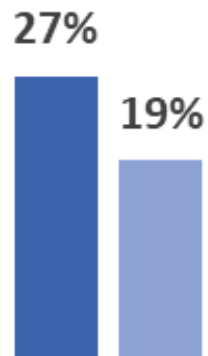

Poverty Rate for Children in Couple-Parent Families