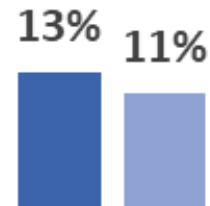

## Powell River

Poverty Rate for All Residents

Poverty Rate for All Children

Poverty Rate for Children in Couple-Parent Families

Poverty Rate for Children in Lone-Parent Families

■ Powell River ■ British Columbia

# Regional highlights from the 2019 BC Child Poverty Report Card

In the Powell River region, 870 children live in poverty, more than one in four children. The child poverty rate in this region is 8% higher than the provincial average and 7% higher than the all resident poverty rate in the area. The lone-parent child poverty rate is 10% higher than the provincial average and nearly five times higher than the poverty rate for children in couple-parent families.