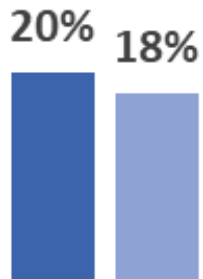

BC Regional Poverty Statistics

Powell River

Poverty Rate for All Residents

Poverty Rate for All Children