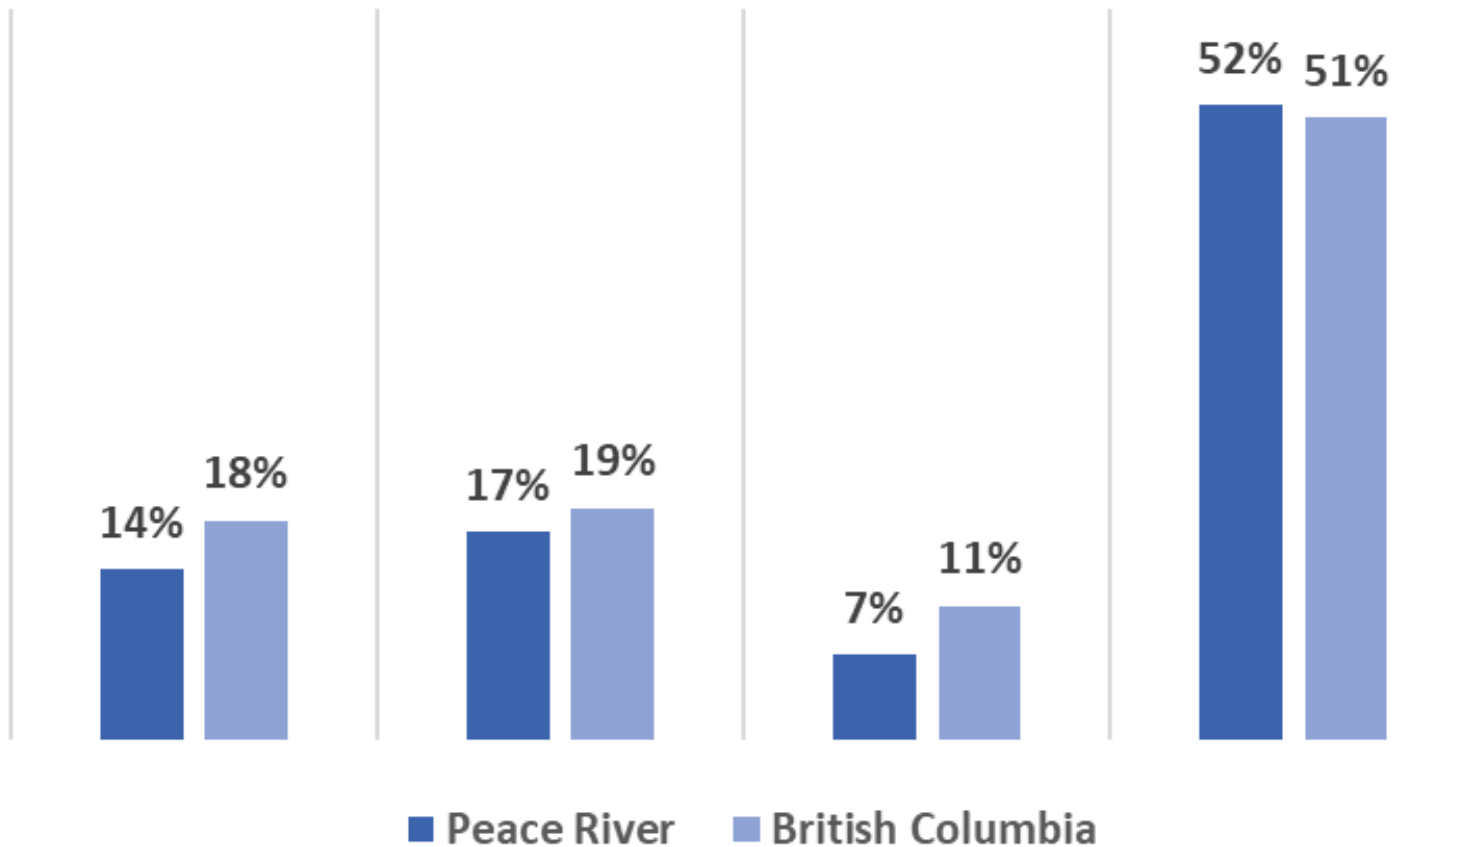

## Peace River

Poverty Rate for All Residents

Poverty Rate for All Children

Poverty Rate for Children in Couple-Parent Families

Poverty Rate for Children in Lone-Parent Families

# Regional highlights from the 2019 BC Child Poverty Report Card

In the Peace River region, 2,770 children live in poverty, one in six children. The child poverty rate is 3% higher than the all resident poverty rate in this region, demonstrating that children are disproportionately affected by poverty here. Children in lone-parent families are at particular risk with child poverty rates over seven times higher than they are for children in couple-parent families.