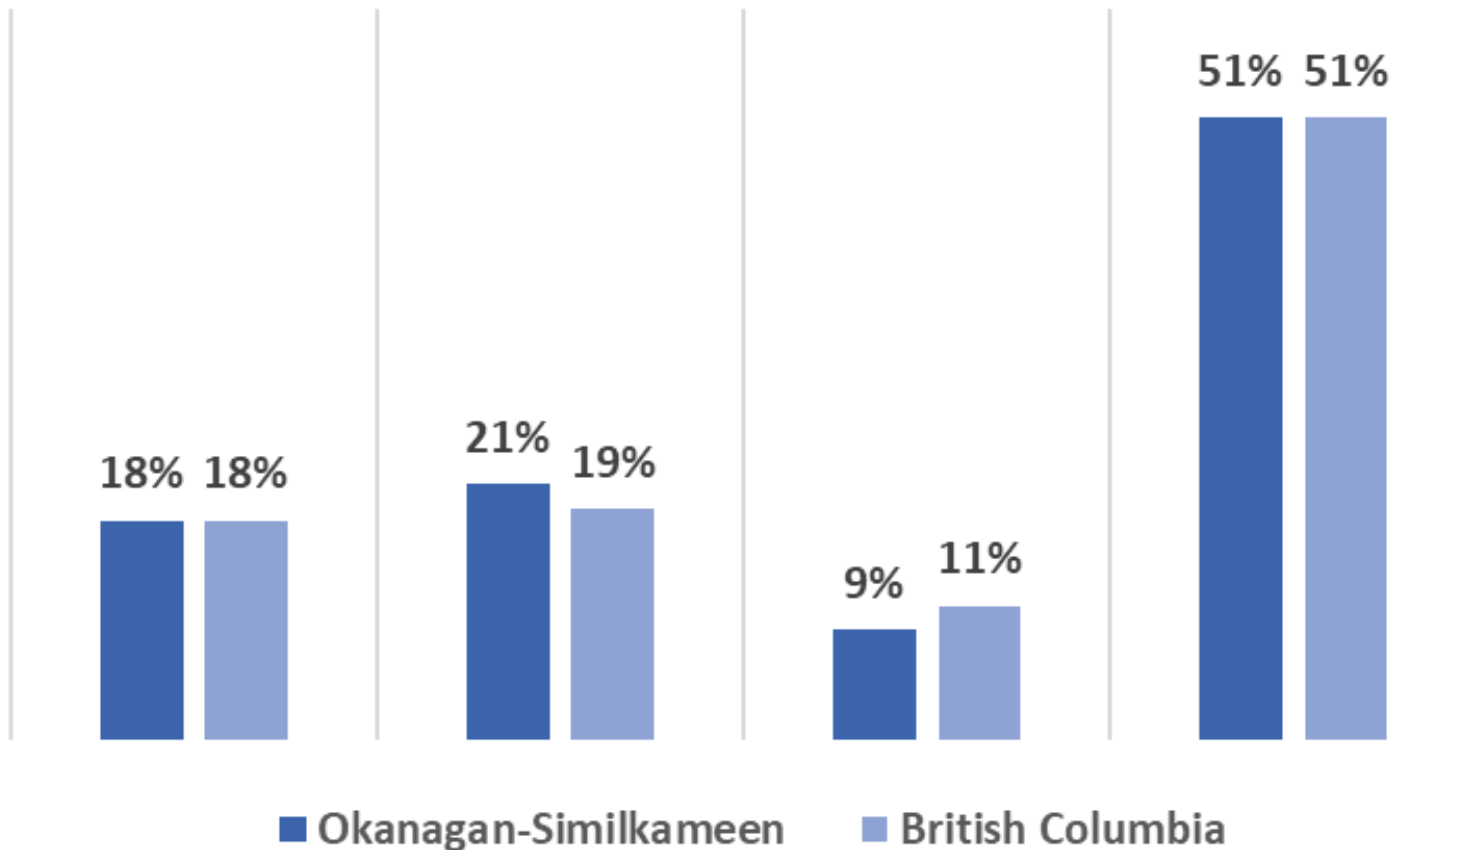

BC Regional Poverty Statistics

Okanagan-Similkameen

Poverty Rate for All Residents

Poverty Rate for All Children

Poverty Rate for Children in Couple-Parent Families

Poverty Rate for Children in Lone-Parent Families

Regional highlights from the 2019 BC Child Poverty Report Card

In the Okanagan-Similkameen region, 2,720 children live in poverty, one in five children. Children in lone-parent families are at particular risk with rates over five times higher for children in lone-parent families than for children in couple-parent families.