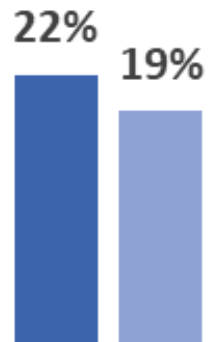

BC Regional Poverty Statistics

Nanaimo

Poverty Rate for All Residents

Poverty Rate for All Children

Poverty Rate for Children in Couple-Parent Families

Poverty Rate for Children in Lone-Parent Families

■ Nanaimo ■ British Columbia

Regional highlights from the 2019 BC Child Poverty Report Card

In the Nanaimo region, 5,410 children live in poverty, one in every four and a half children. The child poverty rate is 6% higher than the all resident poverty rate, demonstrating that children are disproportionately affected by poverty in this area. Children in lone-parent families are at particular risk with poverty rates over five times higher than the rates for children in couple-parent families.