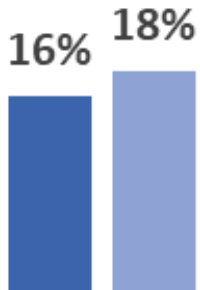

BC Regional Poverty Statistics

Nanaimo

Poverty Rate for All Residents

Poverty Rate for All Children

Poverty Rate for Children in Couple-Parent Families

Poverty Rate for Children in Lone-Parent Families

■ Nanaimo ■ British Columbia

Regional highlights from the 2019 BC Child Poverty Report Card

In the Nanaimo region, 5,410 children live in poverty, one in every four and a half children. The child poverty rate is 6% higher than the all resident poverty rate, demonstrating that children are disproportionately affected by poverty in this area. Children in lone-parent families are at particular risk with poverty rates over five times higher than the rates for children in couple-parent families.