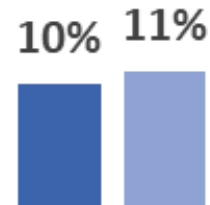

BC Regional Poverty Statistics

Nanaimo

Poverty Rate for All Residents

Poverty Rate for All Children

Poverty Rate for Children in Couple-Parent Families

Poverty Rate for Children in Lone-Parent Families

■ Nanaimo ■ British Columbia

Regional highlights from the 2019 BC Child Poverty Report Card

In the Nanaimo region, 5,410 children live in poverty, one in every four and a half children. The child poverty rate is 6% higher than the all resident poverty rate, demonstrating that children are disproportionately affected by poverty in this area. Children in lone-parent families are at particular risk with poverty rates over five times higher than the rates for children in couple-parent families.