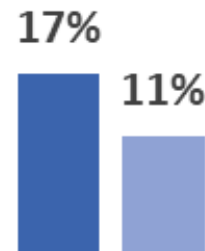

BC Regional Poverty Statistics

Kitimat-Stikine

Poverty Rate for All Residents

Poverty Rate for All Children

Poverty Rate for Children in Couple-Parent Families

Poverty Rate for Children in Lone-Parent Families

■ Kitimat-Stikine ■ British Columbia

Regional highlights from the 2019 BC Child Poverty Report Card

In the Kitimat-Stikine region, 2,470 children live in poverty, nearly one in three children. This area has high rates of child poverty across all family types. The child poverty rate is 8% higher than the all resident poverty rate in this region, demonstrating that children are disproportionately affected by poverty here.