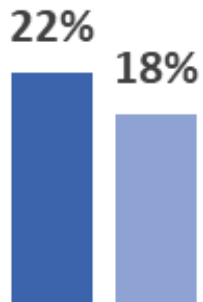

BC Regional Poverty Statistics

Kitimat-Stikine

Poverty Rate for All Residents

Poverty Rate for All Children

Poverty Rate for Children in Couple-Parent Families

Poverty Rate for Children in Lone-Parent Families

■ Kitimat-Stikine ■ British Columbia

Regional highlights from the 2019 BC Child Poverty Report Card

In the Kitimat-Stikine region, 2,470 children live in poverty, nearly one in three children. This area has high rates of child poverty across all family types. The child poverty rate is 8% higher than the all resident poverty rate in this region, demonstrating that children are disproportionately affected by poverty here.