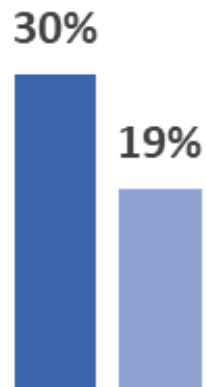

BC Regional Poverty Statistics

Kitimat-Stikine

Poverty Rate for All Residents

Poverty Rate for All Children

Poverty Rate for Children in Couple-Parent Families

Poverty Rate for Children in Lone-Parent Families

■ Kitimat-Stikine ■ British Columbia

Regional highlights from the 2019 BC Child Poverty Report Card

In the Kitimat-Stikine region, 2,470 children live in poverty, nearly one in three children. This area has high rates of child poverty across all family types. The child poverty rate is 8% higher than the all resident poverty rate in this region, demonstrating that children are disproportionately affected by poverty here.