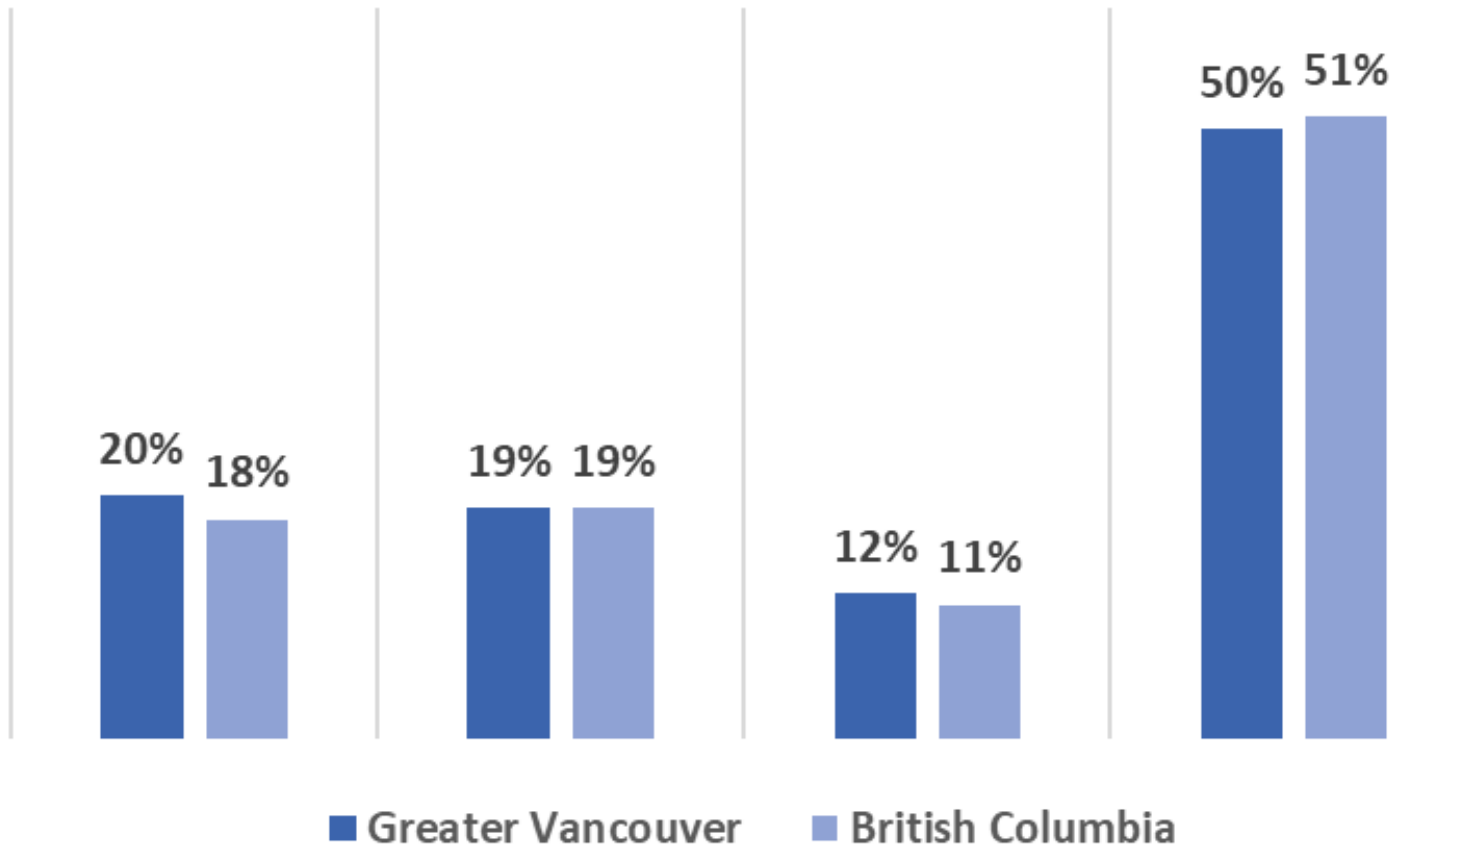

BC Regional Poverty Statistics

Greater Vancouver

Poverty Rate for All Residents

Poverty Rate for All Children

Poverty Rate for Children in Couple-Parent Families

Poverty Rate for Children in Lone-Parent Families

Regional highlights from the 2019 BC Child Poverty Report Card

In the Greater Vancouver region, 81,660 children live in poverty, one in five children. Children in lone-parent families are at particular risk of poverty with rates over four times higher than the rates for children in couple-parent families. The child poverty rate for children in lone-parent families is 50% in this area.