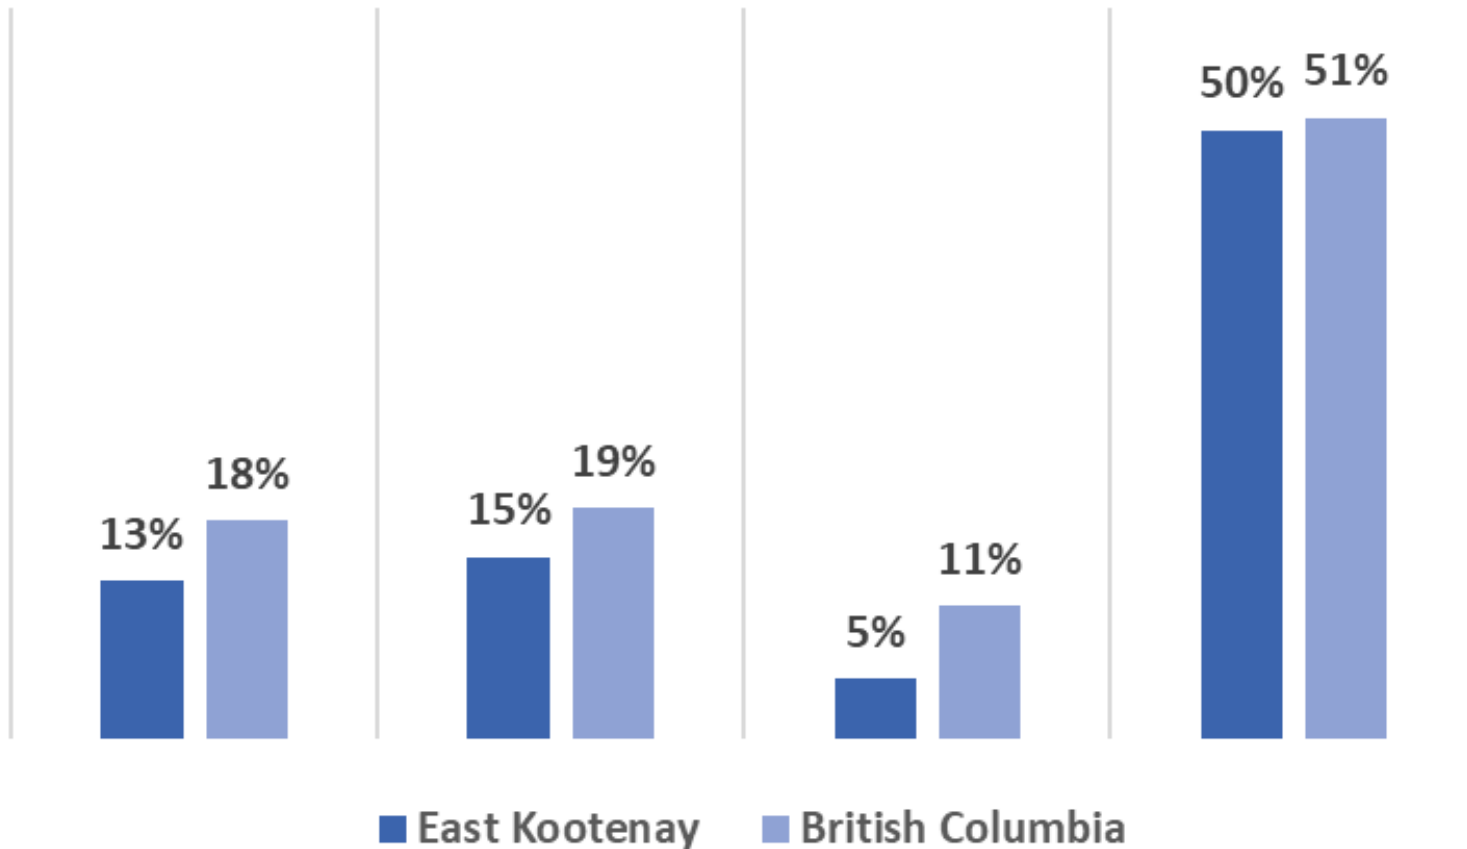

BC Regional Poverty Statistics

East Kootenay

Poverty Rate for All Residents

Poverty Rate for All Children

Poverty Rate for Children in Couple-Parent Families

Poverty Rate for Children in Lone-Parent Families

Regional highlights from the 2019 BC Child Poverty Report Card

In the East Kootenay region, 1,830 children live in poverty, nearly one in seven children. This area has the lowest child poverty rate in BC at 15%. Children in lone-parent families experience much higher rates of poverty with 50% of children living in poverty, a rate 10 times higher than the rate for children in couple-parent families.