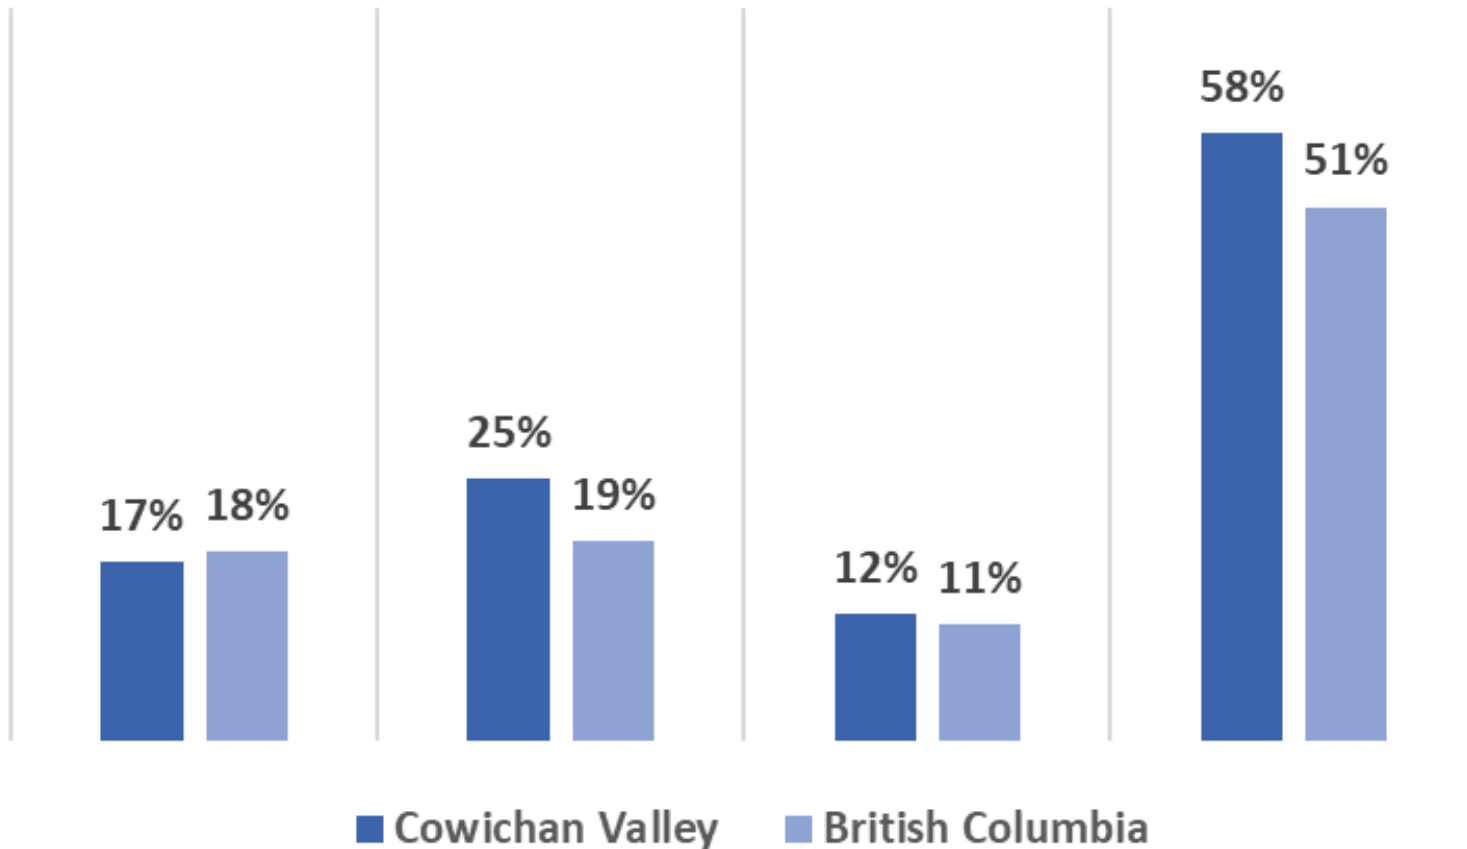

BC Regional Poverty Statistics

Cowichan Valley

Poverty Rate for All Residents

Poverty Rate for All Children

Poverty Rate for Children in Couple-Parent Families

Poverty Rate for Children in Lone-Parent Families

Regional highlights from the 2019 BC Child Poverty Report Card

In the Cowichan Valley region, 4,040 children live in poverty, one in four children. The child poverty rate is 8% higher than the all resident poverty rate in this area, demonstrating that children are disproportionately affected by poverty here. Children in lone-parent families are at particular risk with poverty rates five times higher than the rates for children in couple-parent families.