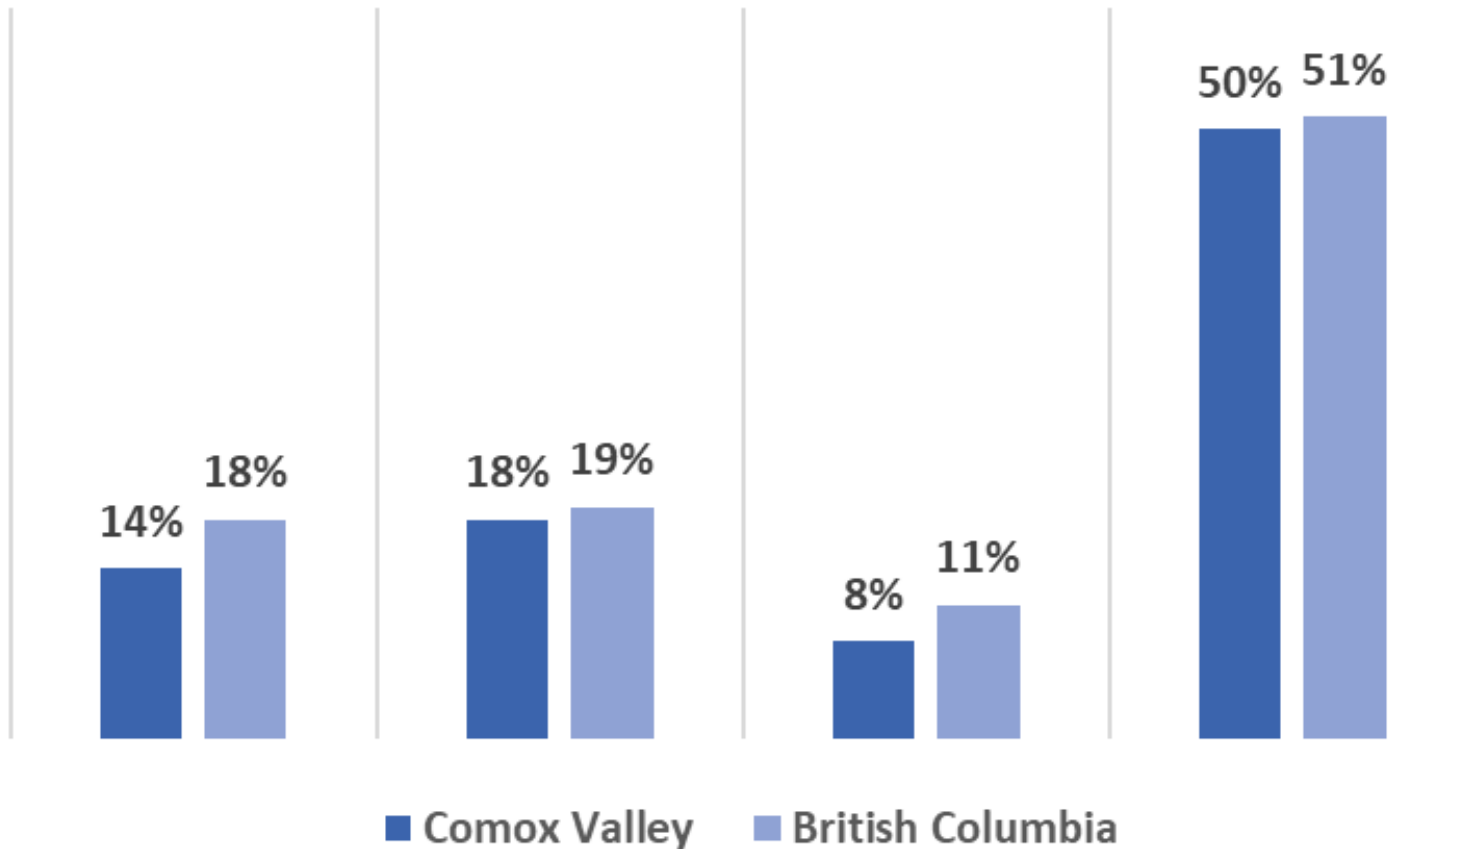

# BC Regional Poverty Statistics

## Comox Valley

Poverty Rate for All Residents

Poverty Rate for All Children

Poverty Rate for Children in Couple-Parent Families

Poverty Rate for Children in Lone-Parent Families

# Regional highlights from the 2019 BC Child Poverty Report Card

In the Comox Valley region, 2,120 children live in poverty, nearly one in five children. The child poverty rate is 4% higher than the all resident poverty rate in this area, demonstrating that that children are disproportionately affected by poverty in this area. Children in lone-parent families are at the highest risk, with poverty rates over six times higher than the rates for children in couple-parent families.