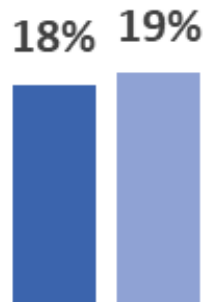

# BC Regional Poverty Statistics

## Columbia-Shuswap

Poverty Rate for All Residents

Poverty Rate for All Children

Poverty Rate for Children in Couple-Parent Families

Poverty Rate for Children in Lone-Parent Families

■ Columbia-Shuswap ■ British Columbia

# Regional highlights from the 2019 BC Child Poverty Report Card

In the Columbia-Shuswap region, 1,630 children live in poverty, nearly one in five children. The child poverty rate is 3% higher than the all resident poverty rate in this area, demonstrating that children disproportionately affected by poverty here. Children in lone-parent families are at particular risk with poverty rates over six times higher than the rates for children in couple-parent families.