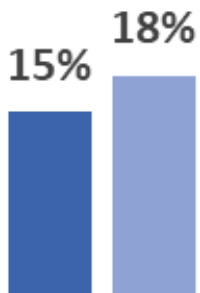

# BC Regional Poverty Statistics

## Columbia-Shuswap

Poverty Rate for All Residents

Poverty Rate for All Children

Poverty Rate for Children in Couple-Parent Families

Poverty Rate for Children in Lone-Parent Families

■ Columbia-Shuswap ■ British Columbia

# Regional highlights from the 2019 BC Child Poverty Report Card

In the Columbia-Shuswap region, 1,630 children live in poverty, nearly one in five children. The child poverty rate is 3% higher than the all resident poverty rate in this area, demonstrating that children disproportionately affected by poverty here. Children in lone-parent families are at particular risk with poverty rates over six times higher than the rates for children in couple-parent families.