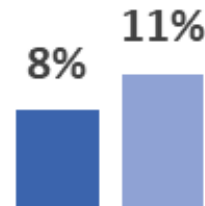

## Columbia-Shuswap

Poverty Rate for All Residents

Poverty Rate for All Children

Poverty Rate for Children in Couple-Parent Families

Poverty Rate for Children in Lone-Parent Families

■ Columbia-Shuswap ■ British Columbia

# Regional highlights from the 2019 BC Child Poverty Report Card

In the Columbia-Shuswap region, 1,630 children live in poverty, nearly one in five children. The child poverty rate is 3% higher than the all resident poverty rate in this area, demonstrating that children disproportionately affected by poverty here. Children in lone-parent families are at particular risk with poverty rates over six times higher than the rates for children in couple-parent families.