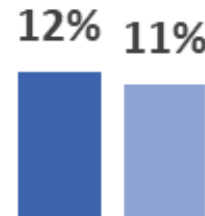

BC Regional Poverty Statistics

Central Kootenay

Poverty Rate for All Residents

Poverty Rate for All Children

Poverty Rate for Children in Couple-Parent Families

Poverty Rate for Children in Lone-Parent Families

■ Central Kootenay ■ British Columbia

Regional highlights from the 2019 BC Child Poverty Report Card

In the Central Kootenay region, 2,630 children live in poverty, one in four children. The child poverty rate is 5% higher than the all resident poverty rate in this area and is 5% higher than the provincial child poverty rate. Children in lone-parent families are at particular risk with child poverty rates nearly five times higher than the rates for children in couple-parent families.