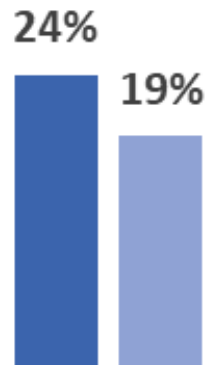

BC Regional Poverty Statistics

Central Kootenay

Poverty Rate for All Residents

Poverty Rate for All Children

Poverty Rate for Children in Couple-Parent Families

Poverty Rate for Children in Lone-Parent Families

■ Central Kootenay ■ British Columbia

Regional highlights from the 2019 BC Child Poverty Report Card

In the Central Kootenay region, 2,630 children live in poverty, one in four children. The child poverty rate is 5% higher than the all resident poverty rate in this area and is 5% higher than the provincial child poverty rate. Children in lone-parent families are at particular risk with child poverty rates nearly five times higher than the rates for children in couple-parent families.