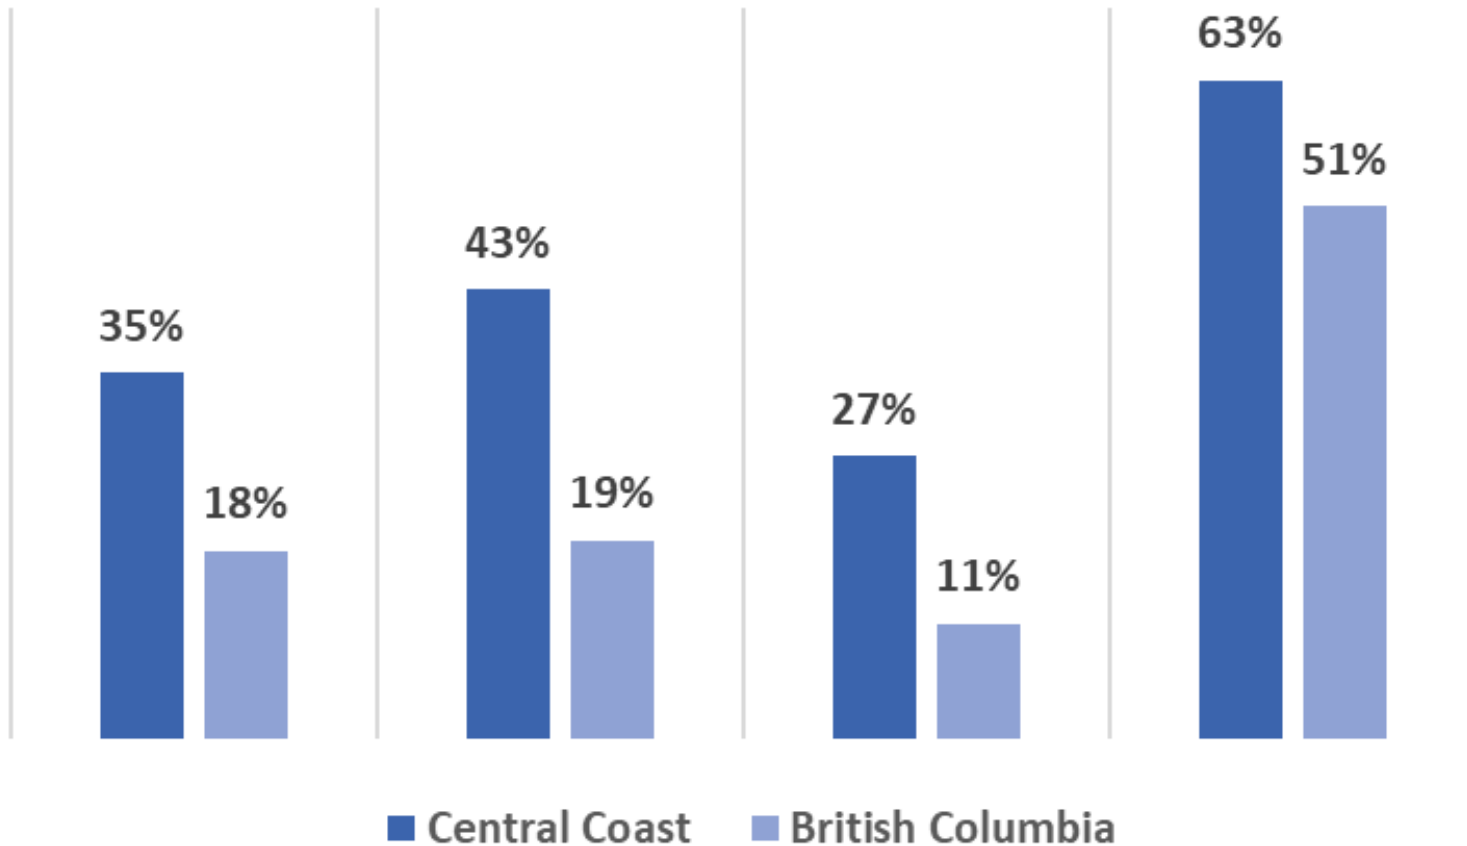

# BC Regional Poverty Statistics

## Central Coast

Poverty Rate for All Residents

Poverty Rate for All Children

Poverty Rate for Children in Couple-Parent Families

Poverty Rate for Children in Lone-Parent Families

# Regional highlights from the 2019 BC Child Poverty Report Card

In the Central Coast region, 370 children live in poverty, over two in five children. This area has the highest overall child poverty rate in BC by a large margin. The couple-parent child poverty rate is also the highest in the province with a 10% gap between it and the region with the second-highest rate. The lone-parent child poverty rate in this area is 12% higher than the provincial rate.