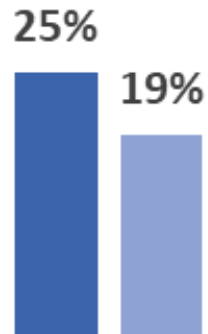

BC Regional Poverty Statistics

Cariboo

Poverty Rate for All Residents

Poverty Rate for All Children

Poverty Rate for Children in Couple-Parent Families

Poverty Rate for Children in Lone-Parent Families

■ Cariboo ■ British Columbia

Regional highlights from the 2019 BC Child Poverty Report Card

In the Cariboo region, 3,080 children live in poverty, one in four children. The lone-parent and overall child poverty rates in this area are higher than the provincial rates by 8% and 6% respectively. Children in lone-parent families are at particular risk with poverty rates over five times higher for children in lone-parent families than they are for children in couple-parent families.