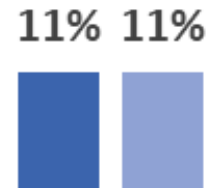

BC Regional Poverty Statistics

Cariboo

Poverty Rate for All Residents

Poverty Rate for All Children

Poverty Rate for Children in Couple-Parent Families

Poverty Rate for Children in Lone-Parent Families

■ Cariboo ■ British Columbia

Regional highlights from the 2019 BC Child Poverty Report Card

In the Cariboo region, 3,080 children live in poverty, one in four children. The lone-parent and overall child poverty rates in this area are higher than the provincial rates by 8% and 6% respectively. Children in lone-parent families are at particular risk with poverty rates over five times higher for children in lone-parent families than they are for children in couple-parent families.