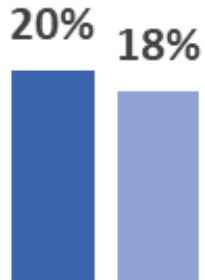

BC Regional Poverty Statistics

Cariboo

Poverty Rate for All Residents

Poverty Rate for All Children

Poverty Rate for Children in Couple-Parent Families

Poverty Rate for Children in Lone-Parent Families

■ Cariboo ■ British Columbia

Regional highlights from the 2019 BC Child Poverty Report Card

In the Cariboo region, 3,080 children live in poverty, one in four children. The lone-parent and overall child poverty rates in this area are higher than the provincial rates by 8% and 6% respectively. Children in lone-parent families are at particular risk with poverty rates over five times higher for children in lone-parent families than they are for children in couple-parent families.