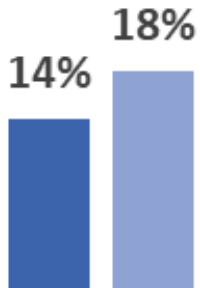

BC Regional Poverty Statistics

Capital

Poverty Rate for All Residents

Poverty Rate for All Children

Poverty Rate for Children in Couple-Parent Families

Poverty Rate for Children in Lone-Parent Families

■ Capital ■ British Columbia

Regional highlights from the 2019 BC Child Poverty Report Card

In the Capital region, 9,400 children live in poverty, one in six children. This area has the second lowest child poverty rate in BC, but the child poverty rate is still 2% higher than the all resident poverty rate in this area. Children in lone-parent families are at a higher risk of poverty with poverty rates over six times higher than couple-parent families.