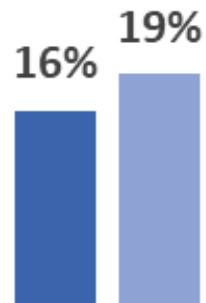

BC Regional Poverty Statistics

Capital

Poverty Rate for All Residents

Poverty Rate for All Children

Poverty Rate for Children in Couple-Parent Families

Poverty Rate for Children in Lone-Parent Families

■ Capital ■ British Columbia

Regional highlights from the 2019 BC Child Poverty Report Card

In the Capital region, 9,400 children live in poverty, one in six children. This area has the second lowest child poverty rate in BC, but the child poverty rate is still 2% higher than the all resident poverty rate in this area. Children in lone-parent families are at a higher risk of poverty with poverty rates over six times higher than couple-parent families.