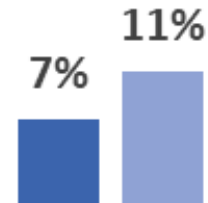

BC Regional Poverty Statistics

Capital

Poverty Rate for All Residents

Poverty Rate for All Children

Poverty Rate for Children in Couple-Parent Families

Poverty Rate for Children in Lone-Parent Families

■ Capital ■ British Columbia

Regional highlights from the 2019 BC Child Poverty Report Card

In the Capital region, 9,400 children live in poverty, one in six children. This area has the second lowest child poverty rate in BC, but the child poverty rate is still 2% higher than the all resident poverty rate in this area. Children in lone-parent families are at a higher risk of poverty with poverty rates over six times higher than couple-parent families.