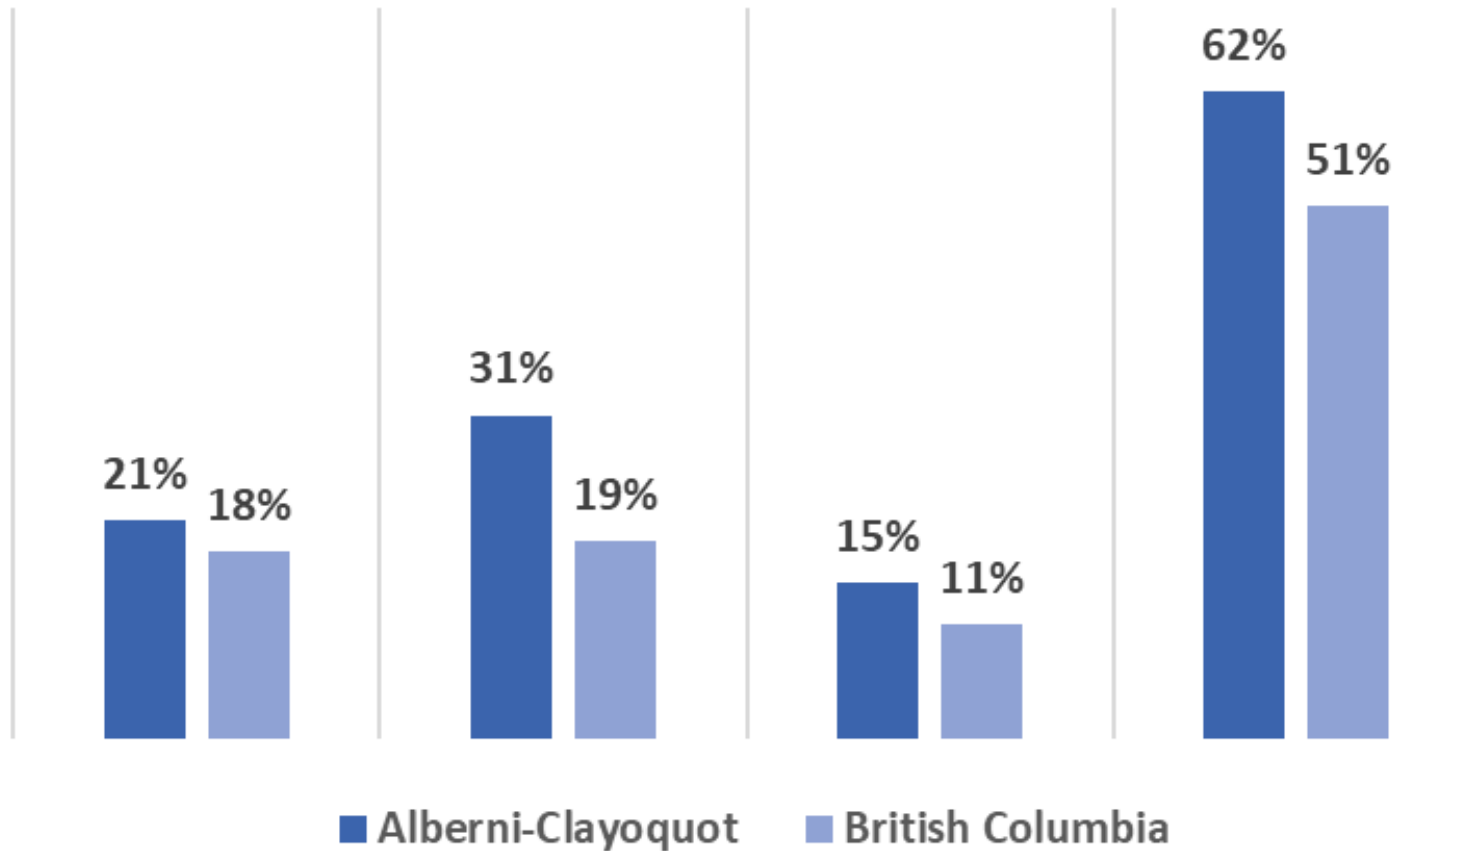

Alberni-Clayoquot

Poverty Rate for All Residents

Poverty Rate for All Children

Poverty Rate for Children in Couple-Parent Families

Poverty Rate for Children in Lone-Parent Families

Regional highlights from the 2019 BC Child Poverty Report Card

In the Alberni-Clayoquot region, 1,880 children live in poverty, nearly one in three children. This region has the third highest overall child poverty rate in BC. The child poverty rate is 10% higher than the all resident poverty rate here, demonstrating that children are disproportionately affected by poverty.