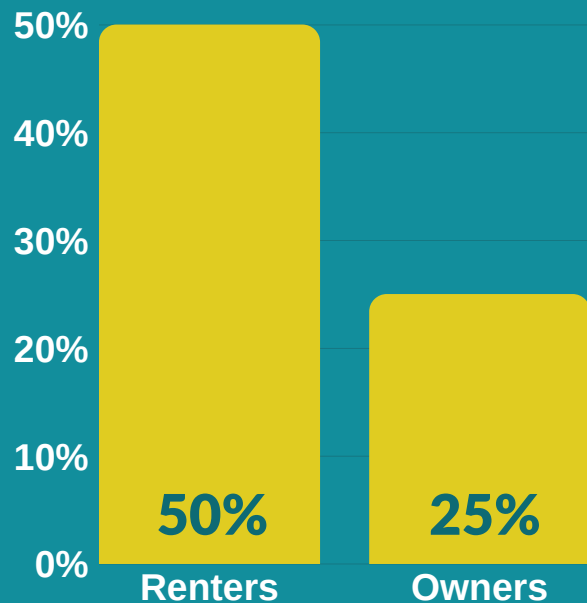

BC Federal Riding Poverty Statistics

In the West Vancouver-Sunshine Coast-Sea to Sky riding, 4,350 children live in poverty, one in five children. Children in lone-parent families are at particular risk with over half of children in lone-parent families living in poverty. Poverty rates for children in this area are four and a half times higher for those in lone-parent families than those who live in couple-families.

West Vancouver-Sunshine Coast-Sea to Sky

19% of all residents live in poverty

21% of children live in poverty

4,350 children living in poverty

12% poverty rate for children in couple-parent families

53% poverty rate for children in lone-parent families

General Federal Riding Information

West Vancouver-Sunshine Coast-Sea to Sky

% of households spending >30% of income on shelter

Demographics

Immigrant status % 29%

Indigenous* identity % 6%

Racialized* identity % 20%

Lone-parent families by sex of parent

Male-led 23%

Female-led 77%

*Indigenous refers to "Aboriginal" and Racialized refers to "visible minority" in census data