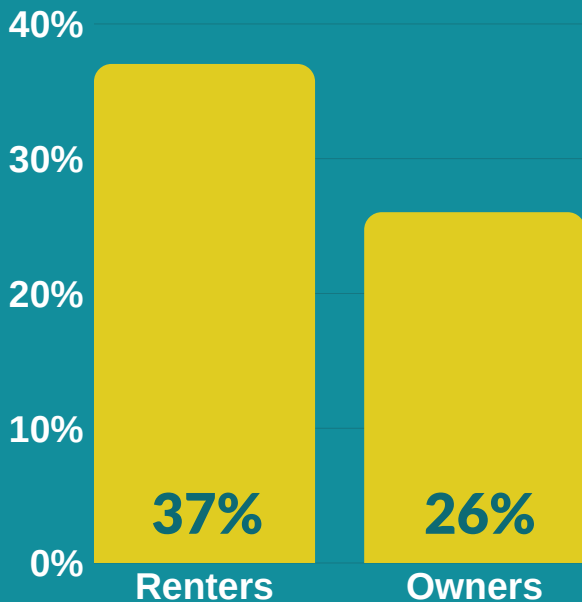

BC Federal Riding Poverty Statistics

In the Vancouver South riding, 3,570 children live in poverty, one in five children. Children in lone-parent families are at particular risk with half of children in lone-parent families living in poverty. Poverty rates for children in this area are three and a half times higher for those in lone-parent families than those who live in couple-families.

Vancouver South

23% of all residents live in poverty

20% of children live in poverty

3,570 children living in poverty

14% poverty rate for children in couple-parent families

49% poverty rate for children in lone-parent families

General Federal Riding Information

Vancouver South

% of households spending >30% of income on shelter

Demographics

Immigrant status % 56%

Indigenous* identity % 1%

Racialized* identity % 80%

Lone-parent families by sex of parent