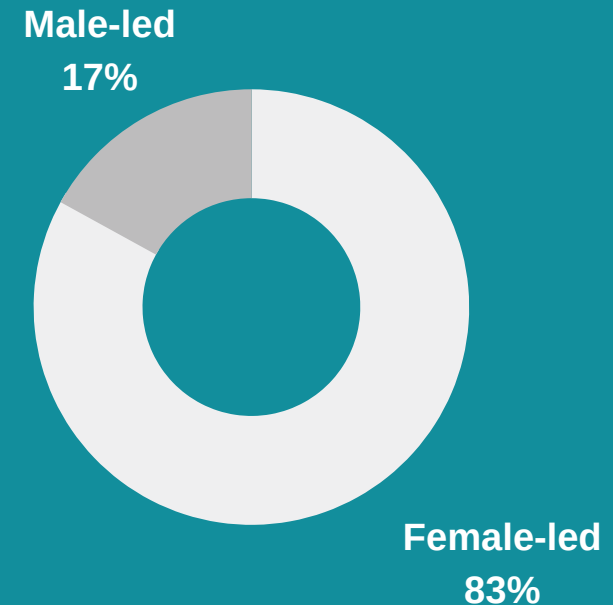

BC Federal Riding Poverty Statistics

In the Vancouver South riding, 3,570 children live in poverty, one in five children. Children in lone-parent families are at particular risk with half of children in lone-parent families living in poverty. Poverty rates for children in this area are three and a half times higher for those in lone-parent families than those who live in couple-families.

Vancouver South

23% of all residents live in poverty

20% of children live in poverty

3,570 children living in poverty

14% poverty rate for children in couple-parent families

49% poverty rate for children in lone-parent families

General Federal Riding Information

Vancouver South

% of households spending >30% of income on shelter

Demographics

Immigrant status % 56%

Indigenous* identity % 1%

Racialized* identity % 80%

Lone-parent families by sex of parent

*Indigenous refers to "Aboriginal" and Racialized refers to "visible minority" in census data