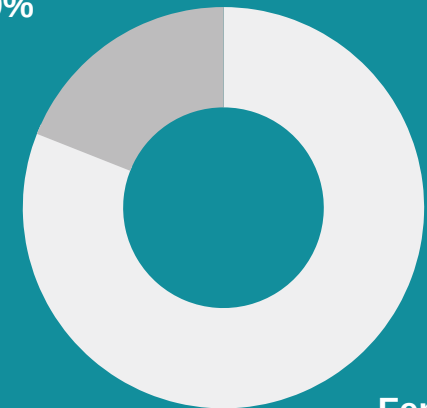

## Vancouver Kingsway

% of households spending >30% of income on shelter

### Demographics

Immigrant status % 50%

Indigenous\* identity % 2%

Racialized\* identity % 70%

### Lone-parent families by sex of parent

Male-led 19%

Female-led 81%

\*Indigenous refers to "Aboriginal" and Racialized refers to "visible minority" in census data