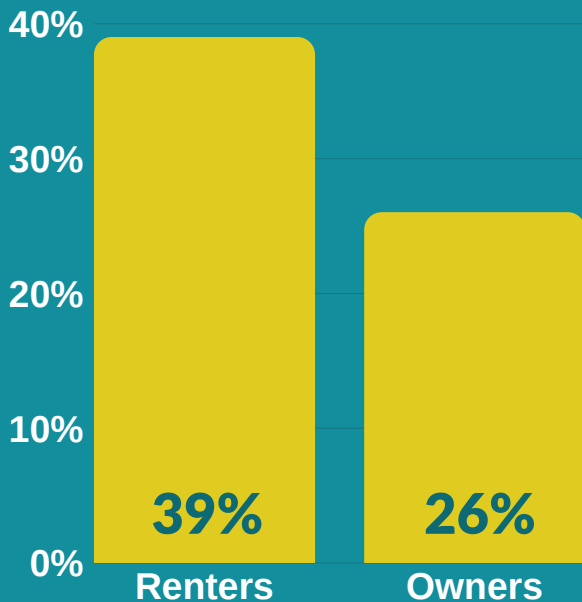

# BC Federal Riding Poverty Statistics

In the Vancouver Kingsway riding, 3,020 children live in poverty, one in five children. Children in lone-parent families are at particular risk with half of children in lone-parent families living in poverty. Poverty rates for children in this area are four times higher for those in lone-parent families than those who live in couple-families.

## Vancouver Kingsway

22% of all residents live in poverty

18% of children live in poverty

3,020 children living in poverty

11% poverty rate for children in couple-parent families

49% poverty rate for children in lone-parent families

## Vancouver Kingsway

% of households spending >30% of income on shelter