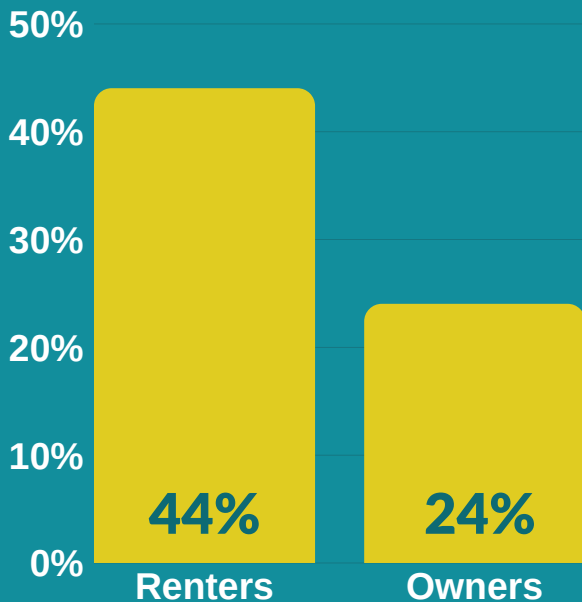

BC Federal Riding Poverty Statistics

In the Vancouver East riding, 3,770 children live in poverty, one in four children. This riding has the second highest lone-parent child poverty rate of all the ridings at 62%, after Surrey Centre. The lone-parent child poverty rate is over five times higher than the couple-parent child poverty rate in this area.

Vancouver East

27% of all residents live in poverty

25% of children live in poverty

3,770 children living in poverty

12% poverty rate for children in couple-parent families

62% poverty rate for children in lone-parent families

General Federal Riding Information

Vancouver East

% of households spending >30% of income on shelter

Demographics

Immigrant status % 35%

Indigenous* identity % 5%

Racialized* identity % 41%

Lone-parent families by sex of parent