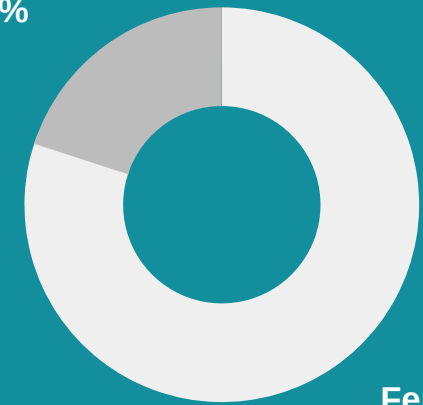

BC Federal Riding Poverty Statistics

In the Vancouver East riding, 3,770 children live in poverty, one in four children. This riding has the second highest lone-parent child poverty rate of all the ridings at 62%, after Surrey Centre. The lone-parent child poverty rate is over five times higher than the couple-parent child poverty rate in this area.

General Federal Riding Information

Vancouver East

% of households spending >30% of income on shelter

Demographics

Immigrant status % 35%

Indigenous* identity % 5%

Racialized* identity % 41%

Lone-parent families by sex of parent

Male-led 20%

Female-led 80%

*Indigenous refers to "Aboriginal" and Racialized refers to "visible minority" in census data