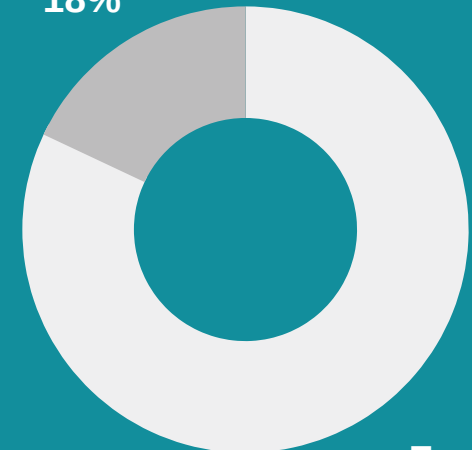

# BC Federal Riding Poverty Statistics

In the Steveston-Richmond East riding, 3,670 children live in poverty, one in five children. The child poverty rate is 3% lower than the overall poverty rate. The couple-parent child poverty rate is one of the highest in the province at 16%. Children in lone-parent families are at particular risk of poverty with half of all children in lone-parent families living in poverty.

### Demographics

Immigrant status % **58%**

Indigenous\* identity % **1%**

Racialized\* identity % **75%**

Lone-parent families by sex of parent

Male-led  
18%

Female-led  
82%

\*Indigenous refers to "Aboriginal" and Racialized refers to "visible minority" in census data