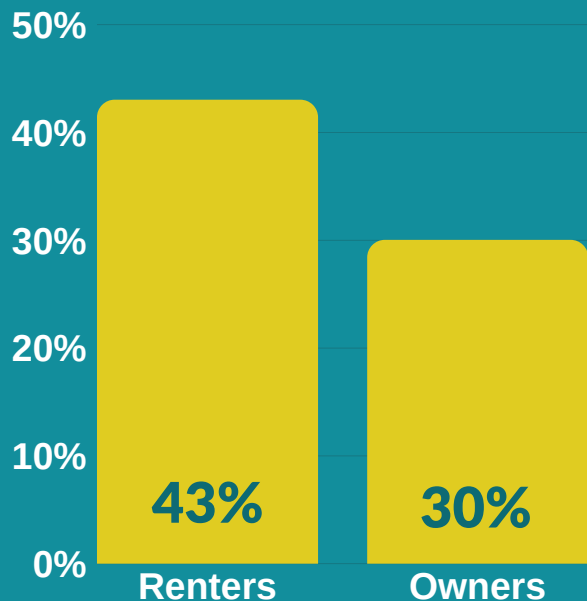

General Federal Riding Information

Steveston-Richmond East

% of households spending >30% of income on shelter