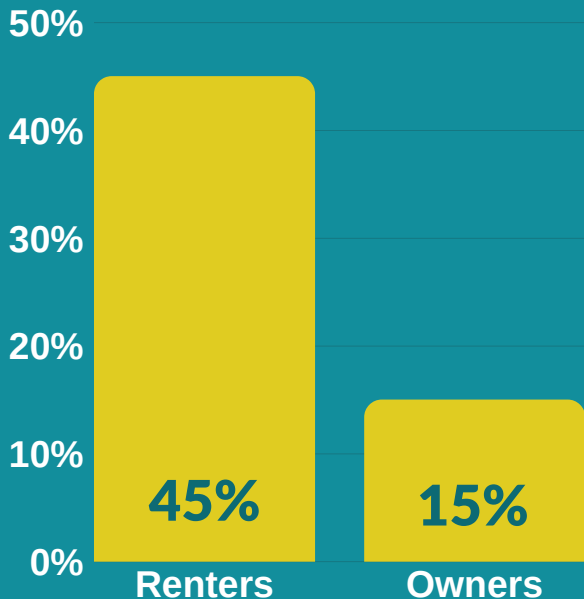

General Federal Riding Information

South Okanagan-West Kootenay

% of households spending >30% of income on shelter

Demographics

Immigrant status %	13%
Indigenous* identity %	7%
Racialized* identity %	6%