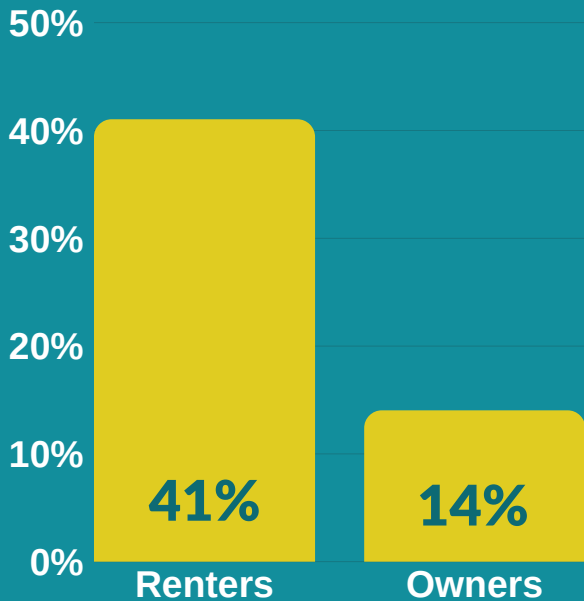

General Federal Riding Information

Kootenay-Columbia

% of households spending >30% of income on shelter

Demographics

Immigrant status %	11%
Indigenous* identity %	7%
Racialized* identity %	4%