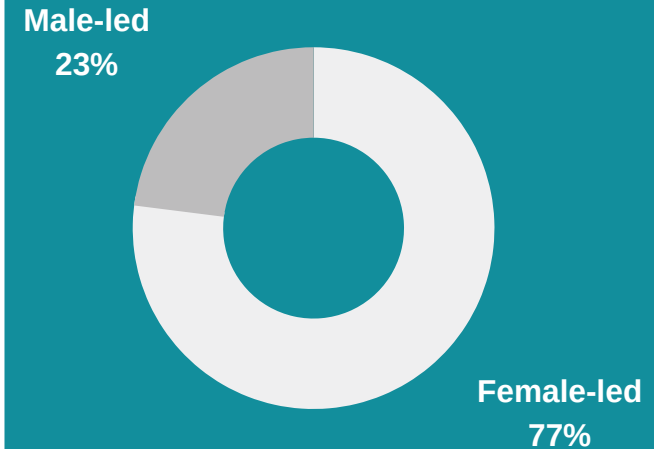

Lone-parent families by sex of parent

*Indigenous refers to "Aboriginal" and Racialized refers to "visible minority" in census data