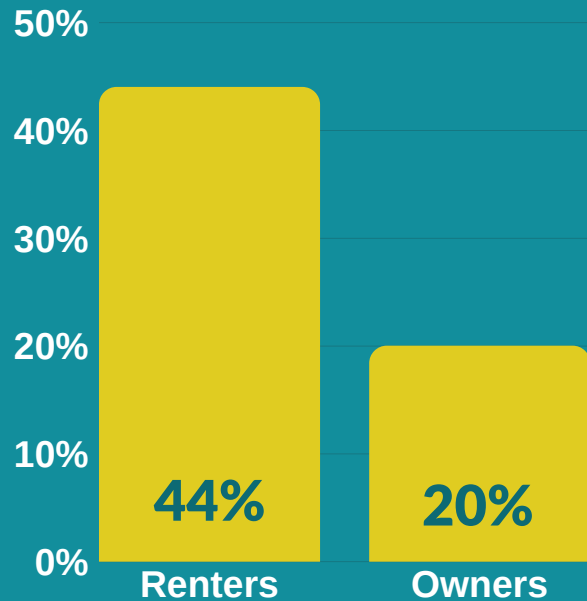

General Federal Riding Information

Kelowna-Lake Country

% of households spending >30% of income on shelter

Demographics

Immigrant status %	14%
Indigenous* identity %	6%
Racialized* identity %	9%