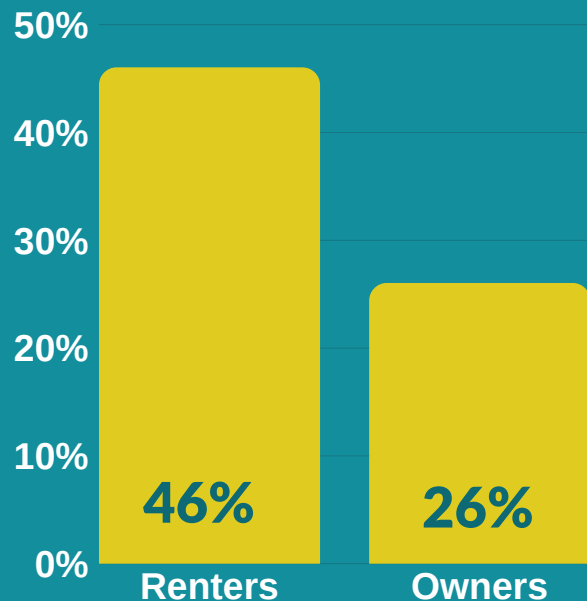

General Federal Riding Information

Coquitlam-Port Coquitlam

% of households spending >30% of income on shelter

Demographics

Immigrant status % 42%

Indigenous* identity % 3%

Racialized* identity % 46%