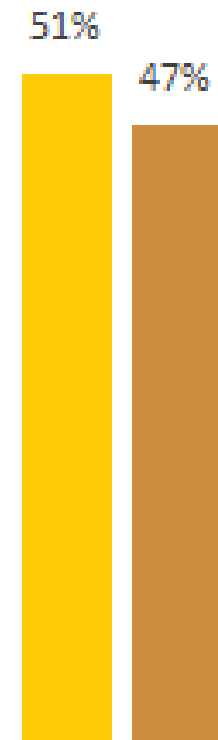

Vancouver Kingsway Federal District

Poverty Rate for all Residents

Poverty Rate for all Children

Poverty Rate for Children in Couple Families

Poverty Rate for Children in Lone-Parent Families

■ British Columbia

■ Vancouver Kingsway

Federal Riding Highlights from the 2018 BC Child Poverty Report Card

In the Vancouver Kingsway riding, 3,140 children live in poverty: nearly one in five children. Children in lone-parent families are particularly vulnerable: child poverty rates are three and a half times higher for children in lone-parent families than those in couple families.

Vancouver Kingsway Federal District

3,140
children
living in
poverty

22% of all
residents
live in
poverty

18% of all
children live
in poverty

13% poverty
rate for
children in
couple
families

47% poverty
rate for
children in
lone-parent
families