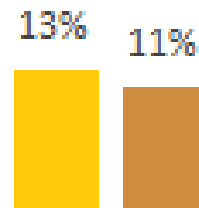

# Strathcona Regional District

Poverty Rate for all Residents

Poverty Rate for all Children

Poverty Rate for Children in Couple Families

Poverty Rate for Children in Lone-Parent Families

■ British Columbia ■ Strathcona

## Regional highlights from the 2018 BC Child Poverty Report Card

In the Strathcona regional district, 2,080 children live in poverty: one in four children. Children in lone-parent families are particularly vulnerable: child poverty rates are 8% higher than provincial rates and are five times higher for children in lone-parent than those in couple families.