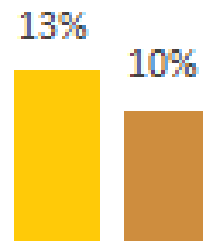

# Prince George-Peace River-Northern Rockies Federal District

Poverty Rate for all Residents

Poverty Rate for all Children

Poverty Rate for Children in Couple Families

Poverty Rate for Children in Lone-Parent Families

■ British Columbia

■ Prince George-Peace River-Northern Rockies

## Federal Riding Highlights from the 2018 BC Child Poverty Report Card

In the Prince George-Peace River-Northern Rockies riding, 4,860 children live in poverty: nearly one in five children. Children in lone-parent families are particularly vulnerable: child poverty rates are five times higher for children in lone-parent families than those in couple families.

52% poverty  
rate for  
children in  
lone-parent  
families