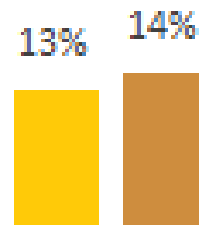

Powell River Regional District

Poverty Rate for all Residents

Poverty Rate for all Children

Poverty Rate for Children in Couple Families

Poverty Rate for Children in Lone-Parent Families

■ British Columbia ■ Powell River

Regional highlights from the 2018 BC Child Poverty Report Card

In the Powell River regional district, 850 children live in poverty: one in four children. Children in lone-parent are particularly vulnerable: the child poverty rate is 10% higher than the provincial rate and is four times higher than the child poverty rate for two-parent families in this area.