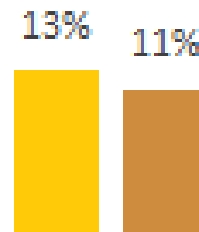

Peace River Regional District

Poverty Rate for all Residents

Poverty Rate for all Children

Poverty Rate for Children in Couple Families

Poverty Rate for Children in Lone-Parent Families

■ British Columbia ■ Peace River

Regional highlights from the 2018 BC Child Poverty Report Card

In the Peace River regional district, 3,080 children live in poverty: one in five children. Children in lone-parent families are particularly vulnerable: child poverty rates are five times higher for children in lone-parent families than those in couple families.