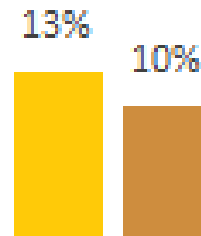

# Okanagan-Similkameen Regional District

Poverty Rate for all Residents

Poverty Rate for all Children

Poverty Rate for Children in Couple Families

Poverty Rate for Children in Lone-Parent Families

■ British Columbia

53% poverty  
rate for  
children in  
lone-parent  
families