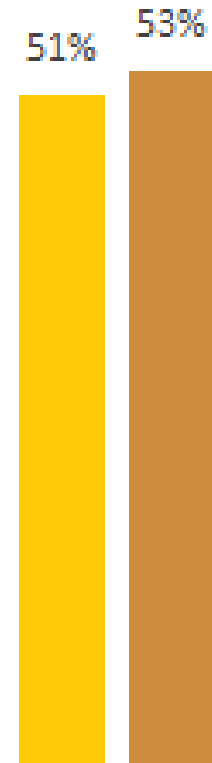

# Okanagan-Similkameen Regional District

Poverty Rate for all Residents

Poverty Rate for all Children

Poverty Rate for Children in Couple Families

Poverty Rate for Children in Lone-Parent Families

■ British Columbia

■ Okanagan-Similkameen

## Regional highlights from the 2018 BC Child Poverty Report Card

In the Okanagan-Similkameen regional district, 2,760 children live in poverty: just over one in five children. Children in lone-parent families are particularly vulnerable: child poverty rates are five times higher for children in lone-parent families than those in couple families.

53% poverty  
rate for  
children in  
lone-parent  
families