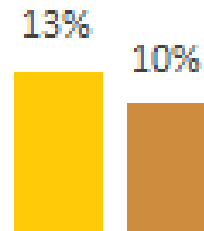

Kootenay Boundary Regional District

Poverty Rate for all Residents

Poverty Rate for all Children

Poverty Rate for Children in Couple Families

Poverty Rate for Children in Lone-Parent Families

■ British Columbia

■ Kootenay Boundary

Regional highlights from the 2018 BC Child Poverty Report Card

In the Kootenay Boundary regional district, 1,000 children live in poverty: one in five children. Children in lone-parent families are at particular risk: child poverty rates are five times higher in lone-parent families than those in couple families.