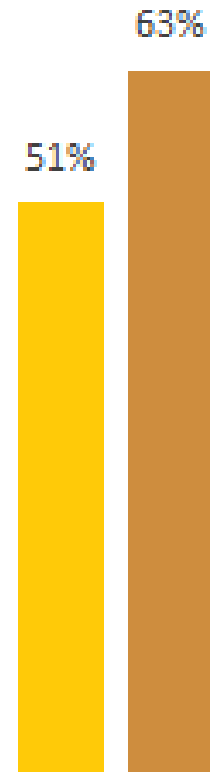

# Kitimat-Stikine Regional District

Poverty Rate for all Residents

Poverty Rate for all Children

Poverty Rate for Children in Couple Families

Poverty Rate for Children in Lone-Parent Families

■ British Columbia ■ Kitimat-Stikine

## Regional highlights from the 2018 BC Child Poverty Report Card

In the Kitimat-Stikine regional district, 2,550 children live in poverty: nearly one in three children. The poverty rate for children in couple families is 5% higher than the average BC child poverty rate. Children in lone-parent families are particularly vulnerable: child poverty rates are three and a half times higher in lone-parent families than those in couple families. The child poverty rate for children in lone-parent families is 12% higher than the provincial rate.

63% poverty  
rate for  
children in  
lone-parent  
families