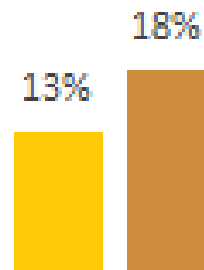

# Kitimat-Stikine Regional District

Poverty Rate for all Residents

Poverty Rate for all Children

Poverty Rate for Children in Couple Families

Poverty Rate for Children in Lone-Parent Families

■ British Columbia ■ Kitimat-Stikine

## Regional highlights from the 2018 BC Child Poverty Report Card

In the Kitimat-Stikine regional district, 2,550 children live in poverty: nearly one in three children. The poverty rate for children in couple families is 5% higher than the average BC child poverty rate. Children in lone-parent families are particularly vulnerable: child poverty rates are three and a half times higher in lone-parent families than those in couple families. The child poverty rate for children in lone-parent families is 12% higher than the provincial rate.

63% poverty  
rate for  
children in  
lone-parent  
families