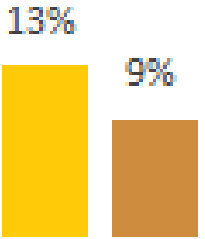

# Kelowna-Lake Country Federal District

Poverty Rate for all Residents

Poverty Rate for all Children

Poverty Rate for Children in Couple Families

Poverty Rate for Children in Lone-Parent Families

■ British Columbia ■ Kelowna-Lake Country

## Federal Riding Highlights from the 2018 BC Child Poverty Report Card

In the Kelowna-Lake Country riding, 3,470 children live in poverty: nearly one in seven children. Children in lone-parent families are particularly vulnerable: child poverty rates are five times higher for children in lone-parent families than those in couple families.

44% poverty  
rate for  
children in  
lone-parent  
families