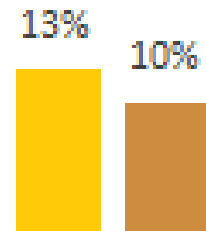

# Fraser Valley Regional District

Poverty Rate for all Residents

Poverty Rate for all Children

Poverty Rate for Children in Couple Families

Poverty Rate for Children in Lone-Parent Families

■ British Columbia ■ Fraser Valley

## Regional highlights from the 2018 BC Child Poverty Report Card

In the Fraser Valley regional district, 12,830 children live in poverty: one in five children. Lone-parent families are particularly vulnerable: child poverty rates are five and a half times higher for children in lone-parent families than children in couple families. The poverty rate for lone-parent families is 4% higher than the provincial rate.

55% poverty  
rate for  
children in  
lone-parent  
families