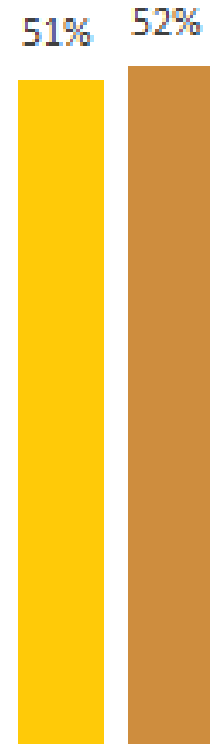

# East Kootenay Regional District

Poverty Rate for all Residents

Poverty Rate for all Children

Poverty Rate for Children in Couple Families

Poverty Rate for Children in Lone-Parent Families

■ British Columbia ■ East Kootenay

## Regional highlights from the 2018 BC Child Poverty Report Card

In the East Kootenay regional district, 1,900 children live in poverty: just under 1 in 6 children. Children in lone-parent families are particularly vulnerable: child poverty rates are seven times higher for children in lone-parent families compared to those in couple families. This is demonstrated in that the rate for couple families is nearly half the provincial rate, but the rate for lone-parent families is 1% higher than the provincial rate.

## East Kootenay Regional District

1,900  
children  
living in  
poverty

13% of all  
residents  
live in  
poverty

16% of all  
children live  
in poverty

7% poverty  
rate for  
children in  
couple  
families

52% poverty  
rate for  
children in  
lone-parent  
families