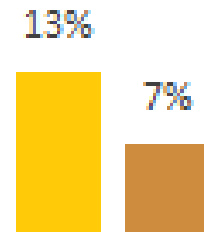

# East Kootenay Regional District

Poverty Rate for all Residents

Poverty Rate for all Children

Poverty Rate for Children in Couple Families

Poverty Rate for Children in Lone-Parent Families

■ British Columbia ■ East Kootenay

## Regional highlights from the 2018 BC Child Poverty Report Card

In the East Kootenay regional district, 1,900 children live in poverty: just under 1 in 6 children. Children in lone-parent families are particularly vulnerable: child poverty rates are seven times higher for children in lone-parent families compared to those in couple families. This is demonstrated in that the rate for couple families is nearly half the provincial rate, but the rate for lone-parent families is 1% higher than the provincial rate.