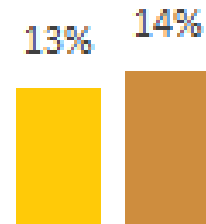

Cowichan Valley Regional District

Poverty Rate for all Residents

Poverty Rate for all Children

Poverty Rate for Children in Couple Families

Poverty Rate for Children in Lone-Parent Families

■ British Columbia ■ Cowichan Valley

Regional highlights from the 2018 BC Child Poverty Report Card

In the Cowichan Valley regional district, 4,140 children live in poverty: one in four children. The poverty rate for children in lone-parent families is three in five children, which is 7% higher than the provincial average rate and four times the rate of children in couple families.