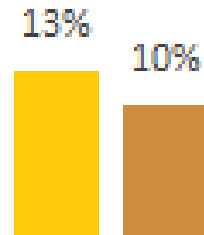

Comox Valley Regional District

Poverty Rate for all Residents

Poverty Rate for all Children

Poverty Rate for Children in Couple Families

Poverty Rate for Children in Lone-Parent Families

■ British Columbia ■ Comox Valley

Regional highlights from the 2018 BC Child Poverty Report Card

In the Comox Valley regional district, 2,180 children live in poverty: one in five children. Children in lone-parent families are particularly vulnerable: child poverty rates are five times higher for children in lone-parent families than children in couple families.