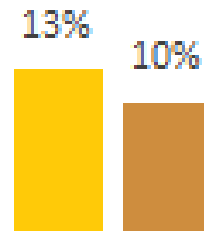

Columbia-Shuswap Regional District

Poverty Rate for all Residents

Poverty Rate for all Children

Poverty Rate for Children in Couple Families

Poverty Rate for Children in Lone-Parent Families

■ British Columbia

■ Columbia-Shuswap

Regional highlights from the 2018 BC Child Poverty Report Card

In the Columbia-Shuswap regional district, 1,700 children live in poverty: one in five children. Children in lone-parent families are particularly vulnerable: child poverty rates are five times higher for children in lone-parent families than those in couple families.