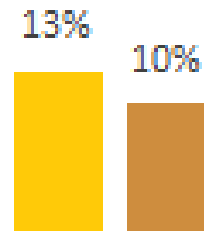

Central Okanagan Regional District

Poverty Rate for all Residents

Poverty Rate for all Children

Poverty Rate for Children in Couple Families

Poverty Rate for Children in Lone-Parent Families

■ British Columbia ■ Central Okanagan

Regional highlights from the 2018 BC Child Poverty Report Card

In the Central Okanagan regional district, 5,920 children live in poverty: one in six children. Children in lone-parent families are at particular risk: child poverty rates are four and a half times higher for children in lone-parent families than those in couple families.