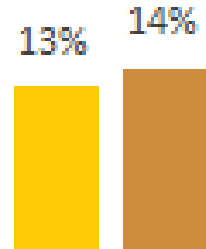

# Central Kootenay Regional District

Poverty Rate for all Residents

Poverty Rate for all Children

Poverty Rate for Children in Couple Families

Poverty Rate for Children in Lone-Parent Families

■ British Columbia ■ Central Kootenay

## Regional highlights from the 2018 BC Child Poverty Report Card

In the Central Kootenay regional district, 2,700 children live in poverty: one in four children. Children in lone-parent families are particularly vulnerable: child poverty rates are four times higher for children in lone-parent families than children in couple families

56% poverty  
rate for  
children in  
lone-parent  
families