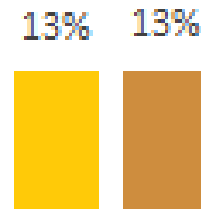

Cariboo Regional District

Poverty Rate for all Residents

Poverty Rate for all Children

Poverty Rate for Children in Couple Families

Poverty Rate for Children in Lone-Parent Families

■ British Columbia ■ Cariboo

Regional highlights from the 2018 BC Child Poverty Report Card

In the Cariboo regional district, 3,110 children live in poverty: one in four children. Children in lone-parent families are at particular risk with child poverty rate 9% higher than the provincial average. Poverty rates for children in lone-parent families is four and half times the rates of children in couple families.